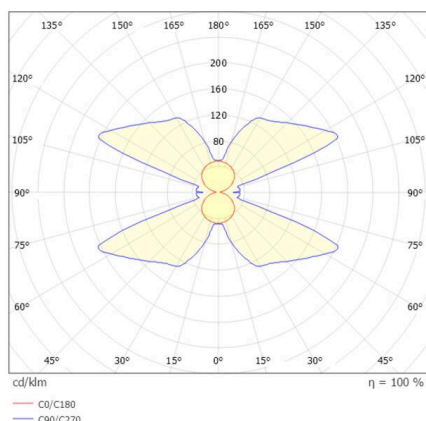

**FORO**

**222-00326**

FORO LONG W SURFACE MOUNTED WALL LUMINAIRE white, similar to RAL 9016, light output direct / indirect, with converter, max. 500mA, dimmability: phase section, IP20

**SKETCH**

**TECHNICAL DETAILS**

Light source	LED
System performance [W]	11
Luminous flux [lm]	955/1020
Current sec. [mA]	500
Colour temperature	2700/3000K
CRI	>90
Converter	with converter
Dimmability	phase section
Light emission area	direct / indirect
Voltage	220-240V 50/60Hz
Length [mm]	300
Width [mm]	70
Height [mm]	100
IP protection class	IP20
IP protection class	protection cl. I
Colour of body	white
RAL	9016
Ambient temperature	from 0° to +35°
Energy efficiency class	D
Number of luminaires B16A	224
Net weight [kg]	1.00
EAN number	9010979403444

Energy label

**LIGHT DISTRIBUTION CURVE**

The values are rated values. Power and luminous flux are initially subject to a tolerance of +/- 10%.  
Colour temperature tolerance: +/- 150 K. The values apply to an ambient temperature of 25°C unless otherwise specified.