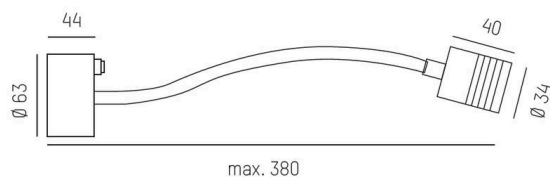

**MOTUS**

**56-53312ng2**

MOTUS LONG W SURFACE MOUNTED WALL LUMINAIRE made of aluminium, satined chrome, high quality glass lens beam 60°, light output direct, tilting 360°, with converter, dimmability: not dimmable, IP20

**SKETCH**

**TECHNICAL DETAILS**

Light source	LED
System performance [W]	2
Luminous flux [lm]	160
Colour temperature	3000K
CRI	>90
Optics	high quality glass lens
Converter	with converter
Dimmability	not dimmable
Light emission area	direct
Beam angle	60°
Voltage	220-240V 50/60Hz
Length [mm]	380
Diameter [mm]	34
IP protection class	IP20
IP protection class	protection cl. I
Material	aluminium
Colour of body	satined chrome
Lifetime [h]	50 000
Energy efficiency class	E
Net weight [kg]	0.33
EAN number	9010506372410

**LIGHT DISTRIBUTION CURVE**

Energy label

The values are rated values. Power and luminous flux are initially subject to a tolerance of +/- 10%.  
Colour temperature tolerance: +/- 150 K. The values apply to an ambient temperature of 25°C unless otherwise specified.