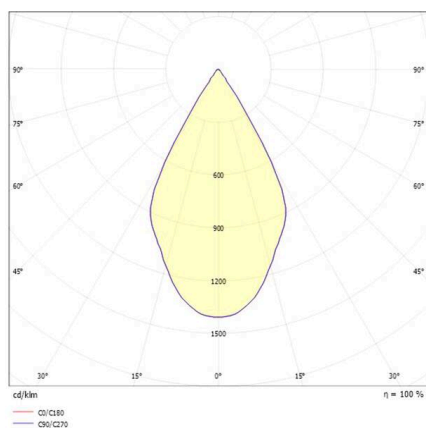

**MOTUS**

**56-53312ng2**

MOTUS LONG W SURFACE MOUNTED WALL LUMINAIRE made of aluminium, satined chrome, high quality glass lens beam 60°, light output direct, tilting 360°, with converter, dimmability: not dimmable, IP20

**SKETCH**

**TECHNICAL DETAILS**

Light source	LED
System performance [W]	2
Luminous flux [lm]	160
Colour temperature	3000K
CRI	>90
Optics	high quality glass lens
Converter	with converter
Dimmability	not dimmable
Light emission area	direct
Beam angle	60°
Voltage	220-240V 50/60Hz
Length [mm]	380
Diameter [mm]	34
IP protection class	IP20
IP protection class	protection cl. I
Material	aluminium
Colour of body	satined chrome
Lifetime [h]	50 000
Energy efficiency class	E
Net weight [kg]	0.33
EAN number	9010506372410

**LIGHT DISTRIBUTION CURVE**

Energy label

The values are rated values. Power and luminous flux are initially subject to a tolerance of +/- 10%.  
Colour temperature tolerance: +/- 150 K. The values apply to an ambient temperature of 25°C unless otherwise specified.