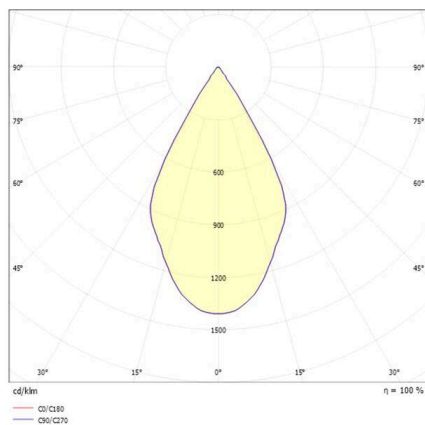

**MOTUS****56-53313ng2**

MOTUS LONG W SURFACE MOUNTED WALL LUMINAIRE made of aluminium, black, high quality glass lens beam 60°, light output direct, tilting 360°, with converter, dimmability: not dimmable, IP20

**LIGHT DISTRIBUTION CURVE****TECHNICAL DETAILS**

Light source	LED
System performance [W]	2
Luminous flux [lm]	160
Colour temperature	3000K
CRI	>90
Optics	high quality glass lens
Converter	with converter
Dimmability	not dimmable
Light emission area	direct
Beam angle	60°
Voltage	220-240V 50/60Hz
Length [mm]	380
Diameter [mm]	34
IP protection class	IP20
IP protection class	protection cl. I
Material	aluminium
Colour of body	black
Lifetime [h]	50 000
Energy efficiency class	E
Net weight [kg]	0.33
EAN number	9010506766691

Energy label

The values are rated values. Power and luminous flux are initially subject to a tolerance of +/- 10%.  
Colour temperature tolerance: +/- 150 K. The values apply to an ambient temperature of 25°C unless otherwise specified.