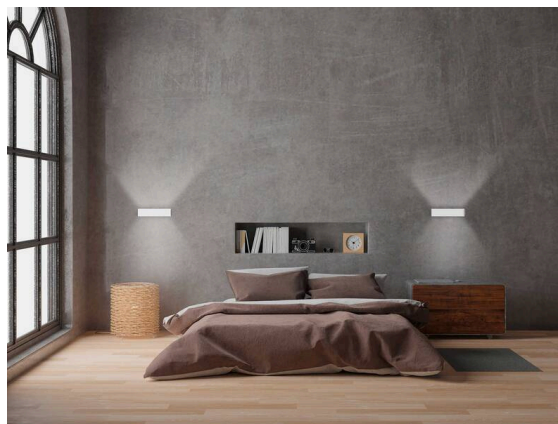

FORO

341-40019440

FORO LONG W SURFACE MOUNTED WALL LUMINAIRE made of aluminium, grey, similar to RAL 9006, light output direct / indirect, with converter, dimmability: not dimmable, IP20

SKETCH

TECHNICAL DETAILS

Light source	LED
System performance [W]	10
Luminous flux [lm]	950
Colour temperature	3000K
CRI	>90
Converter	with converter
Dimmability	not dimmable
Light emission area	direct / indirect
Voltage	220-240V 50/60Hz
Length [mm]	300
Width [mm]	70
Height [mm]	100
IP protection class	IP20
IP protection class	protection cl. I
Material	aluminium
Colour of body	grey
RAL	9006
Lifetime [h]	L80 B10 20 000
Energy efficiency class	F
Net weight [kg]	1.30
EAN number	9010506130522