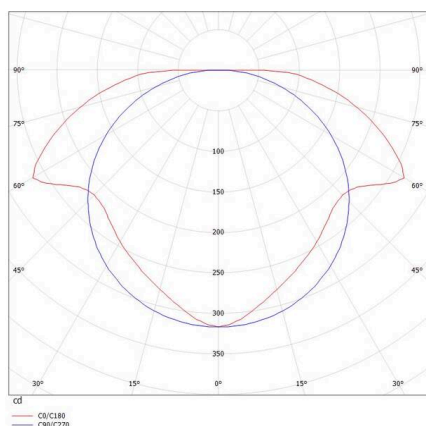

FORO

341-40019440

FORO LONG W SURFACE MOUNTED WALL LUMINAIRE made of aluminium, grey, similar to RAL 9006, light output direct / indirect, with converter, dimmability: not dimmable, IP20

SKETCH

TECHNICAL DETAILS

Light source	LED
System performance [W]	10
Luminous flux [lm]	950
Colour temperature	3000K
CRI	>90
Converter	with converter
Dimmability	not dimmable
Light emission area	direct / indirect
Voltage	220-240V 50/60Hz
Length [mm]	300
Width [mm]	70
Height [mm]	100
IP protection class	IP20
IP protection class	protection cl. I
Material	aluminium
Colour of body	grey
RAL	9006
Lifetime [h]	L80 B10 20 000
Energy efficiency class	F
Net weight [kg]	1.30
EAN number	9010506130522

LIGHT DISTRIBUTION CURVE

Energy label

The values are rated values. Power and luminous flux are initially subject to a tolerance of +/- 10%.  
 Colour temperature tolerance: +/- 150 K. The values apply to an ambient temperature of 25°C unless otherwise specified.