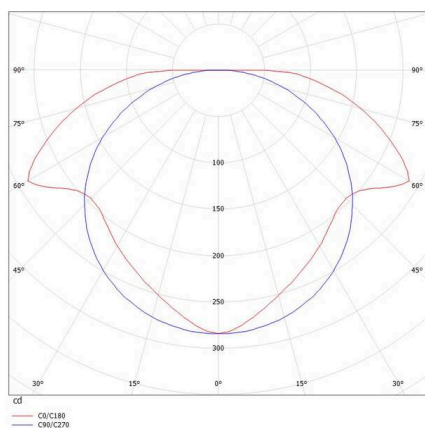

**FORO**

**341-40013550**

FORO LONG W SURFACE MOUNTED WALL LUMINAIRE made of aluminium, white, similar to RAL 9003, light output direct / indirect, with converter, dimmability: not dimmable, IP20

**SKETCH**

**TECHNICAL DETAILS**

Light source	LED
System performance [W]	11
Luminous flux [lm]	935
Colour temperature	2700K
CRI	>90
Converter	with converter
Dimmability	not dimmable
Light emission area	direct / indirect
Voltage	220-240V 50/60Hz
Length [mm]	300
Width [mm]	70
Height [mm]	100
IP protection class	IP20
IP protection class	protection cl. I
Material	aluminium
Colour of body	white
RAL	9003
Lifetime [h]	L80 B10 20 000
Energy efficiency class	F
Net weight [kg]	10.40
EAN number	9010506265415

**LIGHT DISTRIBUTION CURVE**

Energy label

The values are rated values. Power and luminous flux are initially subject to a tolerance of +/- 10%.  
 Colour temperature tolerance: +/- 150 K. The values apply to an ambient temperature of 25°C unless otherwise specified.