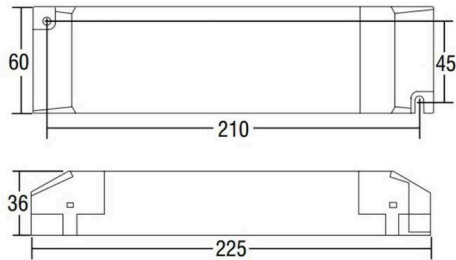

TCI

24-122750

DC 70W, 24V, non dimmable

TECHNICAL DETAILS

System performance [W]	70
Converter	with converter
Dimmability	not dimmable
Voltage	24 VDC
Length [mm]	225
Width [mm]	60
Height [mm]	36
IP protection class	IP20
IP protection class	protection cl. I
Material	synthetic
Colour of body	white
Number of luminaires B16A	15
Net weight [kg]	0.29
EAN number	9008905586460

SKETCH

The values are rated values. Power and luminous flux are initially subject to a tolerance of +/- 10%.
 Colour temperature tolerance: +/- 150 K. The values apply to an ambient temperature of 25°C unless otherwise specified.