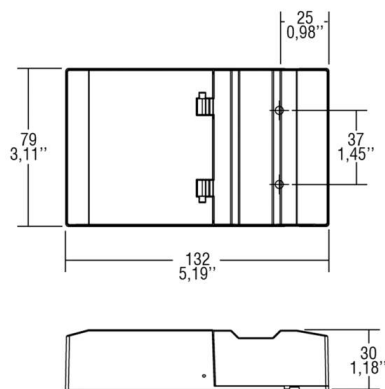

TCI

24-127481

PROFESSIONALE DALI 36 CONVERTER made of synthetic, dimmable DALI, IP20

TECHNICAL DETAILS

| | |
|---------------------------|-------------------|
| System performance [W] | 16-40 |
| Converter | with converter |
| Dimmability | DALI 2 DATA |
| Voltage | 220-240V 50/60Hz |
| Length [mm] | 132 |
| Width [mm] | 80 |
| Height [mm] | 30 |
| IP protection class | IP20 |
| IP protection class | protection cl. II |
| Material | synthetic |
| Colour of body | grey |
| Number of luminaires B16A | 50 |
| Net weight [kg] | 0.12 |
| EAN number | 9010979802438 |

SKETCH

The values are rated values. Power and luminous flux are initially subject to a tolerance of +/- 10%.
 Colour temperature tolerance: +/- 150 K. The values apply to an ambient temperature of 25°C unless otherwise specified.