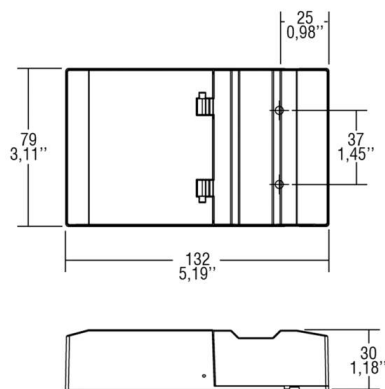

SKETCH

The values are rated values. Power and luminous flux are initially subject to a tolerance of +/- 10%.
Colour temperature tolerance: +/- 150 K. The values apply to an ambient temperature of 25°C unless otherwise specified.