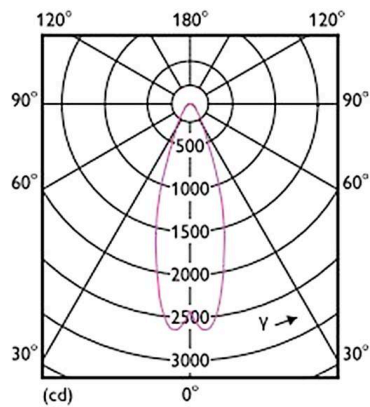

PHILIPS

30-429659

MASTER LED AR111 LAMP transparent, dimmability: not dimmable, adapter/ceiling base black, IP20

TECHNICAL DETAILS

Light source	LED
System performance [W]	20-100
Socket	G53
Luminous flux [lm]	1270
Colour temperature	2700K
Dimmability	not dimmable
Voltage	220-240V 50/60Hz
Height [mm]	62
Diameter [mm]	111
IP protection class	IP20
Colour of glass/shade	transparent
Colour of adapter / ceiling base	black
Lifetime [h]	40 000
Ambient temperature	from -20° to +40°
Energy efficiency class	G
Net weight [kg]	0.16
EAN number	8719514429659

LIGHT DISTRIBUTION CURVE

The values are rated values. Power and luminous flux are initially subject to a tolerance of +/- 10%.
Colour temperature tolerance: +/- 150 K. The values apply to an ambient temperature of 25°C unless otherwise specified.