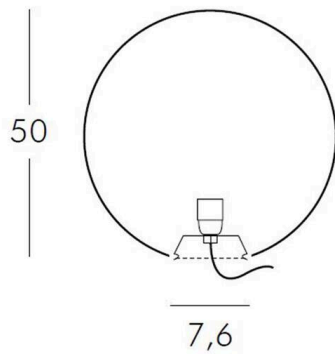

SLIDE

292-a50w

GLOBO OUT BOLLARD made of synthetic, white, light output direct, dimmability: not dimmable, IP55 without lamp

SKETCH

TECHNICAL DETAILS

Light source	TC-DSE 23W
Number of sockets	1x
Socket	E27
Dimmability	not dimmable
Light emission area	direct
Voltage	220-240V 50/60Hz
Diameter [mm]	500
IP protection class	IP55
IP protection class	protection cl. II
Material	synthetic
Colour of body	white
Net weight [kg]	3.50
EAN number	8004369960502

The values are rated values. Power and luminous flux are initially subject to a tolerance of +/- 10%.
Colour temperature tolerance: +/- 150 K. The values apply to an ambient temperature of 25°C unless otherwise specified.