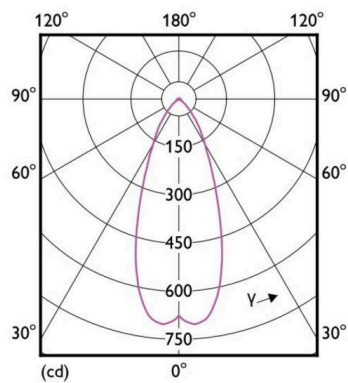

PHILIPS

30-307186

MASTER LEDSPOT LAMP made of glass, white, beam 36°, dimmability: TRIAC, IP20

TECHNICAL DETAILS

Light source	LED
System performance [W]	6
Socket	GU 5,3
Luminous flux [lm]	450
Colour temperature	2700K
CRI	>90
Dimmability	TRIAC
Beam angle	36°
Voltage	220-240V 50/60Hz
Length [mm]	45,5
Diameter [mm]	50,5
IP protection class	IP20
Material	glass
Colour of body	white
Lifetime [h]	25 000
Energy efficiency class	G
Net weight [kg]	0.05
EAN number	8719514307186

LIGHT DISTRIBUTION CURVE

The values are rated values. Power and luminous flux are initially subject to a tolerance of +/- 10%.
 Colour temperature tolerance: +/- 150 K. The values apply to an ambient temperature of 25°C unless otherwise specified.