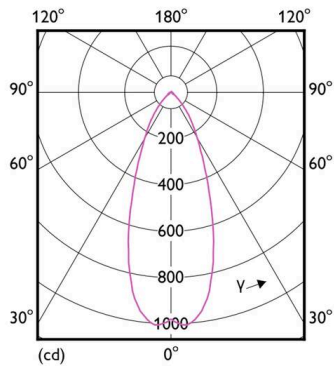

PHILIPS

30-307322

MASTER LEDSPOT LAMP made of glass, white, beam 36°, dimmability: TRIAC, IP20

LIGHT DISTRIBUTION CURVE

TECHNICAL DETAILS

Light source	LED
System performance [W]	8
Socket	GU 5,3
Luminous flux [lm]	621
Colour temperature	2700K
CRI	>90
Dimmability	TRIAC
Beam angle	36°
Voltage	220-240V 50/60Hz
Length [mm]	45,5
Diameter [mm]	50,5
IP protection class	IP20
Material	glass
Colour of body	white
Lifetime [h]	25 000
Energy efficiency class	F
Net weight [kg]	0.05
EAN number	8719514307322

The values are rated values. Power and luminous flux are initially subject to a tolerance of +/- 10%.
 Colour temperature tolerance: +/- 150 K. The values apply to an ambient temperature of 25°C unless otherwise specified.