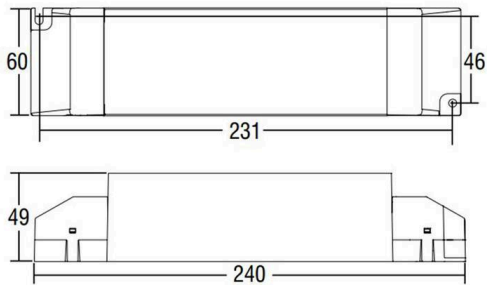

TCI

24-122754n

DC 150W 24V, non dimmable

TECHNICAL DETAILS

System performance [W]	150
Converter	with converter
Dimmability	not dimmable
Voltage	24 VDC
Length [mm]	240
Width [mm]	60
Height [mm]	49
IP protection class	IP20
IP protection class	protection cl. I
Material	synthetic
Colour of body	black
Number of luminaires B16A	15
Net weight [kg]	0.42
EAN number	8010703309180

SKETCH

The values are rated values. Power and luminous flux are initially subject to a tolerance of +/- 10%.
 Colour temperature tolerance: +/- 150 K. The values apply to an ambient temperature of 25°C unless otherwise specified.