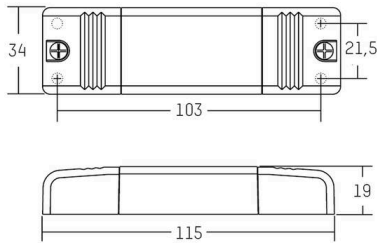

TCI

701-1004

*** CONVERTER made of synthetic, white, dimmable Smart bluetooth, IP20

TECHNICAL DETAILS

Converter	without converter
Dimmability	Smart Bluetooth
Voltage	24 VDC
Length [mm]	115
Width [mm]	34
Height [mm]	19
IP protection class	IP20
IP protection class	protection cl. II
Material	synthetic
Colour of body	blue
Net weight [kg]	0.94

SKETCH

The values are rated values. Power and luminous flux are initially subject to a tolerance of +/- 10%.
 Colour temperature tolerance: +/- 150 K. The values apply to an ambient temperature of 25°C unless otherwise specified.