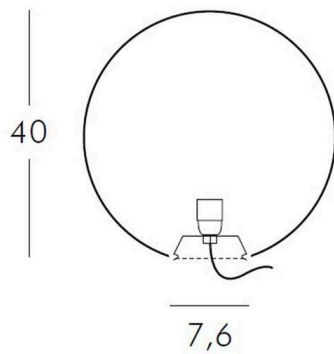

SLIDE

292-a40w

GLOBO OUT BOLLARD made of synthetic, white, light output direct, dimmability: not dimmable, IP55 without lamp

SKETCH

TECHNICAL DETAILS

Light source	TC-DSE 23W
Number of sockets	1x
Socket	E27
Dimmability	not dimmable
Light emission area	direct
Voltage	220-240V 50/60Hz
Diameter [mm]	400
IP protection class	IP55
IP protection class	protection cl. II
Material	synthetic
Colour of body	white
Net weight [kg]	2.00
EAN number	8004369960496