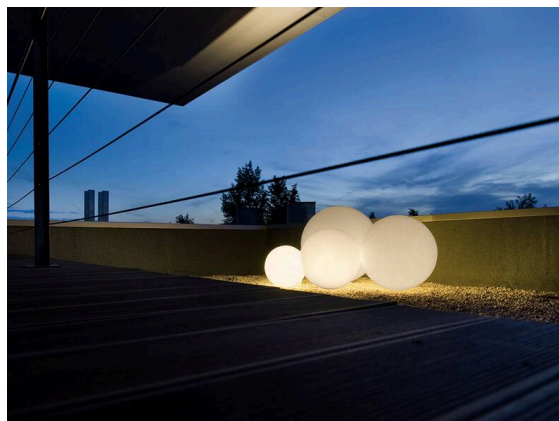

SLIDE

292-1a50w

GLOBO OUT BOLLARD made of synthetic, white, light output direct, IP55 without lamp,

TECHNICAL DETAILS

Light source	TC-DSE 11W
System performance [W]	11
Number of sockets	1x
Socket	E27
Light emission area	direct
Voltage	220-240V 50/60Hz
Diameter [mm]	500
IP protection class	IP55
IP protection class	protection cl. II
Material	synthetic
Colour of body	white
Net weight [kg]	4.50