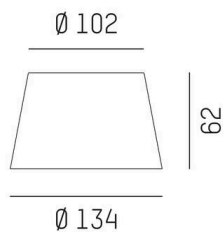

EEDEN

135-000100r0

EEDEN S KERAMIKSCHIRM BRONZE

SKETCH

TECHNICAL DETAILS

Height [mm]	62
Diameter [mm]	134-102
IP protection class	IP20
Material	ceramic
Colour of glass/shade	bronze
Net weight [kg]	0.30
EAN number	9010979801509

Energy label

The values are rated values. Power and luminous flux are initially subject to a tolerance of +/- 10%.
Colour temperature tolerance: +/- 150 K. The values apply to an ambient temperature of 25°C unless otherwise specified.