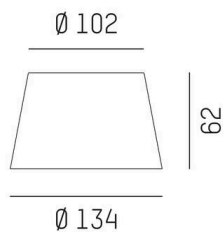

EEDEN

135-000100s0

EEDEN S KERAMIKSCHIRM HIRSCH GRAU 3x AUSSEN

SKETCH

TECHNICAL DETAILS

Height [mm]	62
Diameter [mm]	134-102
IP protection class	IP20
Material	ceramic
Colour of glass/shade	deer grey small 3 x outside
Net weight [kg]	0.30
EAN number	9010979801516

Energy label

The values are rated values. Power and luminous flux are initially subject to a tolerance of +/- 10%.
 Colour temperature tolerance: +/- 150 K. The values apply to an ambient temperature of 25°C unless otherwise specified.