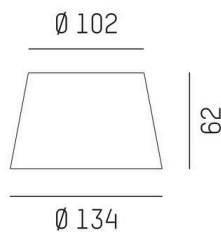

## TECHNICAL DETAILS

Height [mm]	62
Diameter [mm]	134-102
IP protection class	IP20
Material	ceramic
Colour of glass/shade	omea green
Net weight [kg]	0.30
EAN number	9010979801493

Energy label

The values are rated values. Power and luminous flux are initially subject to a tolerance of +/- 10%.  
Colour temperature tolerance: +/- 150 K. The values apply to an ambient temperature of 25°C unless otherwise specified.