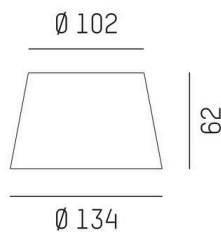

EEDEN

135-000100b0

EEDEN S KERAMIKSCHIRM MEER-BLAU

SKETCH

TECHNICAL DETAILS

Height [mm]	62
Diameter [mm]	134-102
IP protection class	IP20
Material	ceramic
Colour of glass/shade	blue
Net weight [kg]	0.30
EAN number	9010979801394

Energy label

The values are rated values. Power and luminous flux are initially subject to a tolerance of +/- 10%.
Colour temperature tolerance: +/- 150 K. The values apply to an ambient temperature of 25°C unless otherwise specified.