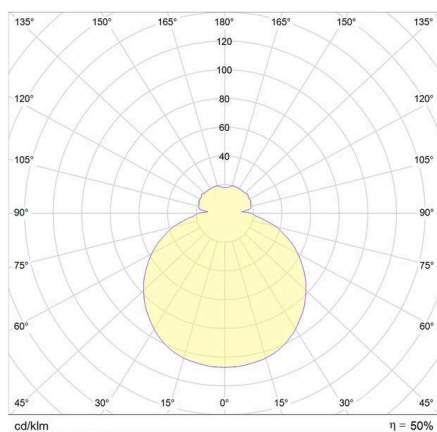

OSMONT

789-44900

ELSA E27 SD WALL / CEILING LUMINAIRE made of steel sheet, white, triplex opal glass white, light output direct, dimmability: see light source, IP44 without lamp,

SKETCH

TECHNICAL DETAILS

Light source	AGL A60 ECO 57W
System performance [W]	2X25
Number of sockets	2x
Socket	E27
Luminous flux [lm]	see light source
Optics	triplex opal glass
Dimmability	see light source
Light emission area	direct
Voltage	220-240V 50/60Hz
Height [mm]	90
Diameter [mm]	420
IP protection class	IP44
IP protection class	protection cl. I
Material	steel sheet
Colour of body	white
Colour of glass/shade	white
Lifetime [h]	see light source
Net weight [kg]	3.60
EAN number	8591728449001

LIGHT DISTRIBUTION CURVE

The values are rated values. Power and luminous flux are initially subject to a tolerance of +/- 10%.
Colour temperature tolerance: +/- 150 K. The values apply to an ambient temperature of 25°C unless otherwise specified.