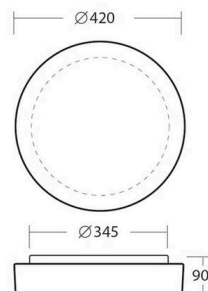

OSMONT

789-44900

ELSA E27 SD WALL / CEILING LUMINAIRE made of steel sheet, white, triplex opal glass white, light output direct, dimmability: see light source, IP44 without lamp,

SKETCH

TECHNICAL DETAILS

Light source	AGL A60 ECO 57W
System performance [W]	2X25
Number of sockets	2x
Socket	E27
Luminous flux [lm]	see light source
Optics	triplex opal glass
Dimmability	see light source
Light emission area	direct
Voltage	220-240V 50/60Hz
Height [mm]	90
Diameter [mm]	420
IP protection class	IP44
IP protection class	protection cl. I
Material	steel sheet
Colour of body	white
Colour of glass/shade	white
Lifetime [h]	see light source
Net weight [kg]	3.60
EAN number	8591728449001

LIGHT DISTRIBUTION CURVE

The values are rated values. Power and luminous flux are initially subject to a tolerance of +/- 10%.
Colour temperature tolerance: +/- 150 K. The values apply to an ambient temperature of 25°C unless otherwise specified.