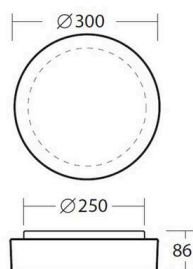

OSMONT

789-44741

ELSA E27 SD WALL / CEILING LUMINAIRE made of steel sheet, white, triplex opal glass white, light output direct, dimmability: see light source, IP44 without lamp,

SKETCH

TECHNICAL DETAILS

Light source	AGL A60 ECO 46W
System performance [W]	2X25
Number of sockets	2x
Socket	E27
Luminous flux [lm]	see light source
Optics	triplex opal glass
Dimmability	see light source
Light emission area	direct
Voltage	220-240V 50/60Hz
Height [mm]	86
Diameter [mm]	300
IP protection class	IP44
IP protection class	protection cl. I
Material	steel sheet
Colour of body	white
Colour of glass/shade	white
Lifetime [h]	see light source
Net weight [kg]	1.87
EAN number	8591728447410

LIGHT DISTRIBUTION CURVE

The values are rated values. Power and luminous flux are initially subject to a tolerance of +/- 10%.
 Colour temperature tolerance: +/- 150 K. The values apply to an ambient temperature of 25°C unless otherwise specified.