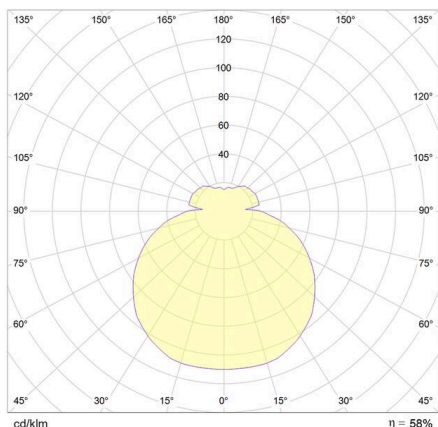

OSMONT

789-44741

ELSA E27 SD WALL / CEILING LUMINAIRE made of steel sheet, white, triplex opal glass white, light output direct, dimmability: see light source, IP44 without lamp,

SKETCH

TECHNICAL DETAILS

Light source	AGL A60 ECO 46W
System performance [W]	2X25
Number of sockets	2x
Socket	E27
Luminous flux [lm]	see light source
Optics	triplex opal glass
Dimmability	see light source
Light emission area	direct
Voltage	220-240V 50/60Hz
Height [mm]	86
Diameter [mm]	300
IP protection class	IP44
IP protection class	protection cl. I
Material	steel sheet
Colour of body	white
Colour of glass/shade	white
Lifetime [h]	see light source
Net weight [kg]	1.87
EAN number	8591728447410

LIGHT DISTRIBUTION CURVE

The values are rated values. Power and luminous flux are initially subject to a tolerance of +/- 10%.
 Colour temperature tolerance: +/- 150 K. The values apply to an ambient temperature of 25°C unless otherwise specified.