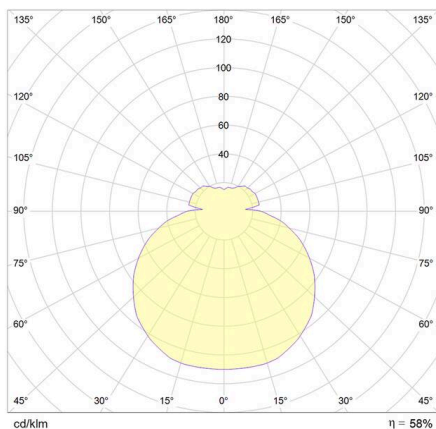

OSMONT

789-44741

ELSA E27 SD WALL / CEILING LUMINAIRE made of steel sheet, white, triplex opal glass white, light output direct, dimmability: see light source, IP44 without lamp,

SKETCH

TECHNICAL DETAILS

Light source	AGL A60 ECO 46W
System performance [W]	2X25
Number of sockets	2x
Socket	E27
Luminous flux [lm]	see light source
Optics	triplex opal glass
Dimmability	see light source
Light emission area	direct
Voltage	220-240V 50/60Hz
Height [mm]	86
Diameter [mm]	300
IP protection class	IP44
IP protection class	protection cl. I
Material	steel sheet
Colour of body	white
Colour of glass/shade	white
Lifetime [h]	see light source
Net weight [kg]	1.87
EAN number	8591728447410

LIGHT DISTRIBUTION CURVE

The values are rated values. Power and luminous flux are initially subject to a tolerance of +/- 10%.
 Colour temperature tolerance: +/- 150 K. The values apply to an ambient temperature of 25°C unless otherwise specified.