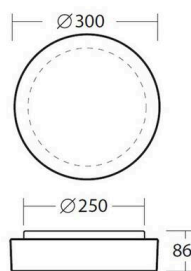

OSMONT

789-44741

ELSA E27 SD WALL / CEILING LUMINAIRE made of steel sheet, white, triplex opal glass white, light output direct, dimmability: see light source, IP44 without lamp,

SKETCH

TECHNICAL DETAILS

Light source	AGL A60 ECO 46W
System performance [W]	2X25
Number of sockets	2x
Socket	E27
Luminous flux [lm]	see light source
Optics	triplex opal glass
Dimmability	see light source
Light emission area	direct
Voltage	220-240V 50/60Hz
Height [mm]	86
Diameter [mm]	300
IP protection class	IP44
IP protection class	protection cl. I
Material	steel sheet
Colour of body	white
Colour of glass/shade	white
Lifetime [h]	see light source
Net weight [kg]	1.87
EAN number	8591728447410

LIGHT DISTRIBUTION CURVE

The values are rated values. Power and luminous flux are initially subject to a tolerance of +/- 10%.
 Colour temperature tolerance: +/- 150 K. The values apply to an ambient temperature of 25°C unless otherwise specified.