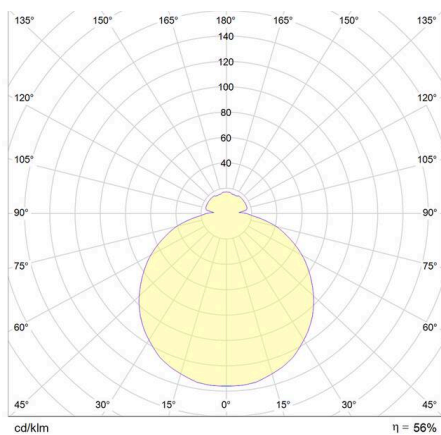

OSMONT

789-44705

ELSA E27 SD WALL / CEILING LUMINAIRE made of steel sheet, white, triplex opal glass white, light output direct, dimmability: see light source, IP44 without lamp,

SKETCH

TECHNICAL DETAILS

| | |
|------------------------|--------------------|
| Light source | AGL A60 ECO 57W |
| System performance [W] | 25 |
| Number of sockets | 1x |
| Socket | E27 |
| Luminous flux [lm] | see light source |
| Optics | triplex opal glass |
| Dimmability | see light source |
| Light emission area | direct |
| Voltage | 220-240V 50/60Hz |
| Height [mm] | 84 |
| Diameter [mm] | 250 |
| IP protection class | IP44 |
| IP protection class | protection cl. I |
| Material | steel sheet |
| Colour of body | white |
| Colour of glass/shade | white |
| Lifetime [h] | see light source |
| Net weight [kg] | 1.35 |
| EAN number | 8591728447052 |

LIGHT DISTRIBUTION CURVE

The values are rated values. Power and luminous flux are initially subject to a tolerance of +/- 10%.
 Colour temperature tolerance: +/- 150 K. The values apply to an ambient temperature of 25°C unless otherwise specified.