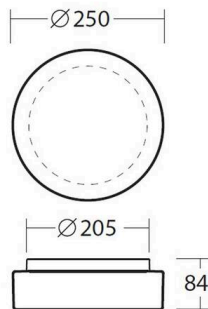

OSMONT

789-44705

ELSA E27 SD WALL / CEILING LUMINAIRE made of steel sheet, white, triplex opal glass white, light output direct, dimmability: see light source, IP44 without lamp,

SKETCH

TECHNICAL DETAILS

| | |
|------------------------|--------------------|
| Light source | AGL A60 ECO 57W |
| System performance [W] | 25 |
| Number of sockets | 1x |
| Socket | E27 |
| Luminous flux [lm] | see light source |
| Optics | triplex opal glass |
| Dimmability | see light source |
| Light emission area | direct |
| Voltage | 220-240V 50/60Hz |
| Height [mm] | 84 |
| Diameter [mm] | 250 |
| IP protection class | IP44 |
| IP protection class | protection cl. I |
| Material | steel sheet |
| Colour of body | white |
| Colour of glass/shade | white |
| Lifetime [h] | see light source |
| Net weight [kg] | 1.35 |
| EAN number | 8591728447052 |

LIGHT DISTRIBUTION CURVE

The values are rated values. Power and luminous flux are initially subject to a tolerance of +/- 10%.
 Colour temperature tolerance: +/- 150 K. The values apply to an ambient temperature of 25°C unless otherwise specified.