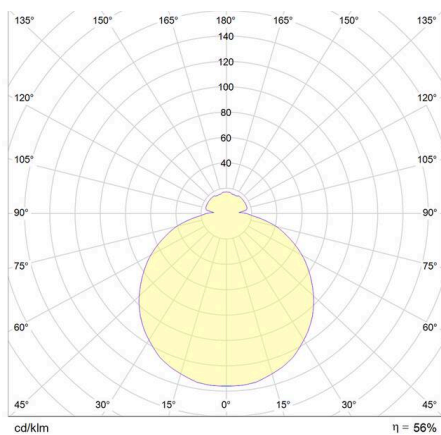

OSMONT

789-44705

ELSA E27 SD WALL / CEILING LUMINAIRE made of steel sheet, white, triplex opal glass white, light output direct, dimmability: see light source, IP44 without lamp,

SKETCH

TECHNICAL DETAILS

Light source	AGL A60 ECO 57W
System performance [W]	25
Number of sockets	1x
Socket	E27
Luminous flux [lm]	see light source
Optics	triplex opal glass
Dimmability	see light source
Light emission area	direct
Voltage	220-240V 50/60Hz
Height [mm]	84
Diameter [mm]	250
IP protection class	IP44
IP protection class	protection cl. I
Material	steel sheet
Colour of body	white
Colour of glass/shade	white
Lifetime [h]	see light source
Net weight [kg]	1.35
EAN number	8591728447052

LIGHT DISTRIBUTION CURVE

The values are rated values. Power and luminous flux are initially subject to a tolerance of +/- 10%.
 Colour temperature tolerance: +/- 150 K. The values apply to an ambient temperature of 25°C unless otherwise specified.