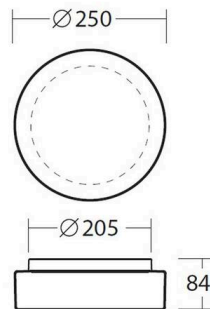

OSMONT

789-44705

ELSA E27 SD WALL / CEILING LUMINAIRE made of steel sheet, white, triplex opal glass white, light output direct, dimmability: see light source, IP44 without lamp,

SKETCH

TECHNICAL DETAILS

Light source	AGL A60 ECO 57W
System performance [W]	25
Number of sockets	1x
Socket	E27
Luminous flux [lm]	see light source
Optics	triplex opal glass
Dimmability	see light source
Light emission area	direct
Voltage	220-240V 50/60Hz
Height [mm]	84
Diameter [mm]	250
IP protection class	IP44
IP protection class	protection cl. I
Material	steel sheet
Colour of body	white
Colour of glass/shade	white
Lifetime [h]	see light source
Net weight [kg]	1.35
EAN number	8591728447052

LIGHT DISTRIBUTION CURVE

The values are rated values. Power and luminous flux are initially subject to a tolerance of +/- 10%.
 Colour temperature tolerance: +/- 150 K. The values apply to an ambient temperature of 25°C unless otherwise specified.