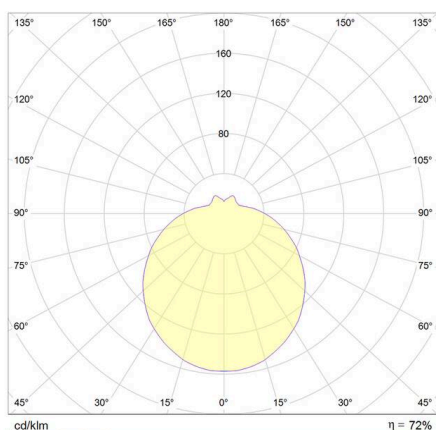

**OSMONT**

**789-42709**

AURA E27 SD WALL / CEILING LUMINAIRE made of steel sheet, white, triplex opal glass white, light output direct, dimmability: see light source, IP44 without lamp,

**SKETCH**

**TECHNICAL DETAILS**

Light source	AGL A60 ECO 46W
System performance [W]	2X25
Number of sockets	2x
Socket	E27
Luminous flux [lm]	see light source
Optics	triplex opal glass
Dimmability	see light source
Light emission area	direct
Voltage	220-240V 50/60Hz
Height [mm]	115
Diameter [mm]	300
IP protection class	IP44
IP protection class	protection cl. I
Material	steel sheet
Colour of body	white
Colour of glass/shade	white
Lifetime [h]	see light source
Net weight [kg]	1.99
EAN number	8591728427092

**LIGHT DISTRIBUTION CURVE**

The values are rated values. Power and luminous flux are initially subject to a tolerance of +/- 10%.  
 Colour temperature tolerance: +/- 150 K. The values apply to an ambient temperature of 25°C unless otherwise specified.