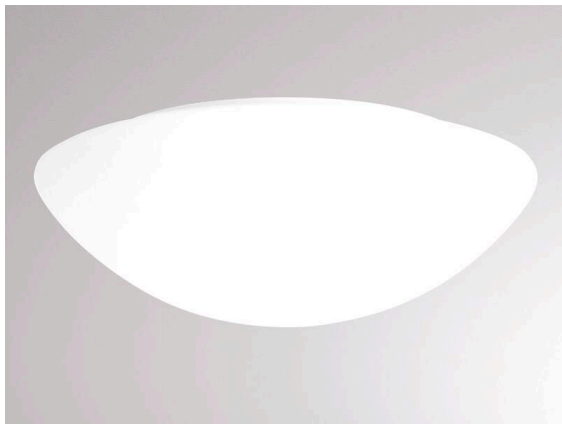

**OSMONT**

**789-42709**

AURA E27 SD WALL / CEILING LUMINAIRE made of steel sheet, white, triplex opal glass white, light output direct, dimmability: see light source, IP44 without lamp,

**SKETCH**

**TECHNICAL DETAILS**

Light source	AGL A60 ECO 46W
System performance [W]	2X25
Number of sockets	2x
Socket	E27
Luminous flux [lm]	see light source
Optics	triplex opal glass
Dimmability	see light source
Light emission area	direct
Voltage	220-240V 50/60Hz
Height [mm]	115
Diameter [mm]	300
IP protection class	IP44
IP protection class	protection cl. I
Material	steel sheet
Colour of body	white
Colour of glass/shade	white
Lifetime [h]	see light source
Net weight [kg]	1.99
EAN number	8591728427092