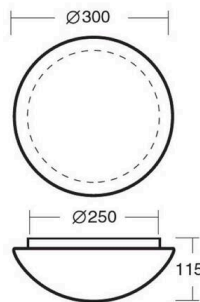

**OSMONT**

**789-42709**

AURA E27 SD WALL / CEILING LUMINAIRE made of steel sheet, white, triplex opal glass white, light output direct, dimmability: see light source, IP44 without lamp,

**SKETCH**

**TECHNICAL DETAILS**

Light source	AGL A60 ECO 46W
System performance [W]	2X25
Number of sockets	2x
Socket	E27
Luminous flux [lm]	see light source
Optics	triplex opal glass
Dimmability	see light source
Light emission area	direct
Voltage	220-240V 50/60Hz
Height [mm]	115
Diameter [mm]	300
IP protection class	IP44
IP protection class	protection cl. I
Material	steel sheet
Colour of body	white
Colour of glass/shade	white
Lifetime [h]	see light source
Net weight [kg]	1.99
EAN number	8591728427092

**LIGHT DISTRIBUTION CURVE**

The values are rated values. Power and luminous flux are initially subject to a tolerance of +/- 10%.  
 Colour temperature tolerance: +/- 150 K. The values apply to an ambient temperature of 25°C unless otherwise specified.