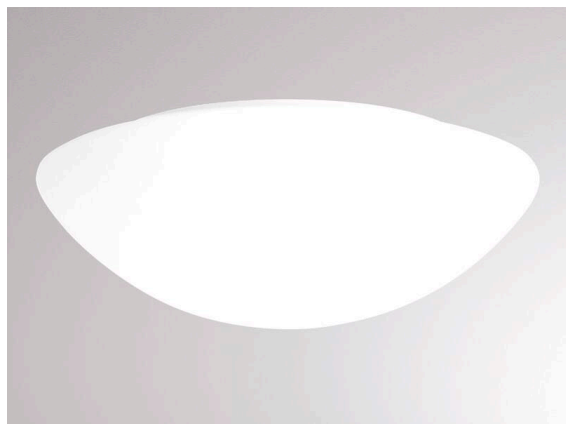

**OSMONT**

**789-42702**

AURA E27 SD WALL / CEILING LUMINAIRE made of steel sheet, white, triplex opal glass white, light output direct, dimmability: see light source, IP44 without lamp,

**SKETCH**

**TECHNICAL DETAILS**

Light source	AGL A60 ECO 46W
System performance [W]	25
Number of sockets	1x
Socket	E27
Luminous flux [lm]	see light source
Optics	triplex opal glass
Dimmability	see light source
Light emission area	direct
Voltage	220-240V 50/60Hz
Height [mm]	105
Diameter [mm]	200
IP protection class	IP44
IP protection class	protection cl. I
Material	steel sheet
Colour of body	white
Colour of glass/shade	white
Lifetime [h]	see light source
Net weight [kg]	0.90
EAN number	8591728427023