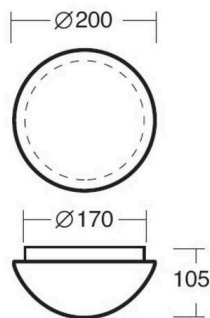

**OSMONT**

**789-42702**

AURA E27 SD WALL / CEILING LUMINAIRE made of steel sheet, white, triplex opal glass white, light output direct, dimmability: see light source, IP44 without lamp,

**SKETCH**

**TECHNICAL DETAILS**

Light source	AGL A60 ECO 46W
System performance [W]	25
Number of sockets	1x
Socket	E27
Luminous flux [lm]	see light source
Optics	triplex opal glass
Dimmability	see light source
Light emission area	direct
Voltage	220-240V 50/60Hz
Height [mm]	105
Diameter [mm]	200
IP protection class	IP44
IP protection class	protection cl. I
Material	steel sheet
Colour of body	white
Colour of glass/shade	white
Lifetime [h]	see light source
Net weight [kg]	0.90
EAN number	8591728427023

**LIGHT DISTRIBUTION CURVE**

The values are rated values. Power and luminous flux are initially subject to a tolerance of +/- 10%.  
 Colour temperature tolerance: +/- 150 K. The values apply to an ambient temperature of 25°C unless otherwise specified.