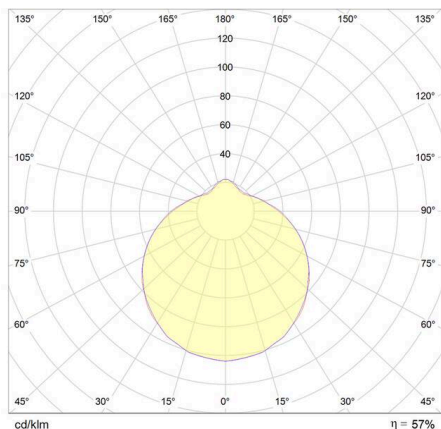

**OSMONT**

**789-42702**

AURA E27 SD WALL / CEILING LUMINAIRE made of steel sheet, white, triplex opal glass white, light output direct, dimmability: see light source, IP44 without lamp,

**SKETCH**

**TECHNICAL DETAILS**

Light source	AGL A60 ECO 46W
System performance [W]	25
Number of sockets	1x
Socket	E27
Luminous flux [lm]	see light source
Optics	triplex opal glass
Dimmability	see light source
Light emission area	direct
Voltage	220-240V 50/60Hz
Height [mm]	105
Diameter [mm]	200
IP protection class	IP44
IP protection class	protection cl. I
Material	steel sheet
Colour of body	white
Colour of glass/shade	white
Lifetime [h]	see light source
Net weight [kg]	0.90
EAN number	8591728427023

**LIGHT DISTRIBUTION CURVE**

The values are rated values. Power and luminous flux are initially subject to a tolerance of +/- 10%.  
 Colour temperature tolerance: +/- 150 K. The values apply to an ambient temperature of 25°C unless otherwise specified.