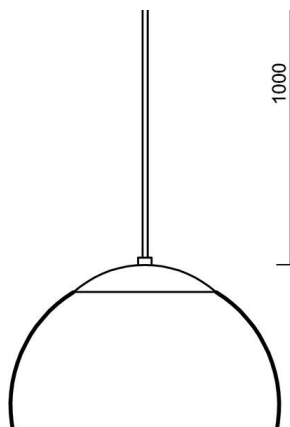

OSMONT

789-63806

ISIS S2 SUSPENSION black, satined PMMA opal diffuser white, dimmability: see light source, IP40 without lamp,

SKETCH

TECHNICAL DETAILS

Light source	AGL A60 ECO 30W
System performance [W]	25
Number of sockets	1x
Socket	E27
Luminous flux [lm]	see light source
Optics	PMMA opal diffuser
Dimmability	see light source
Voltage	220-240V 50/60Hz
Diameter [mm]	300
IP protection class	IP40
IP protection class	protection cl. I
IK value	IK06
Colour of body	black
Colour of glass/shade	white
Lifetime [h]	see light source
Net weight [kg]	1.40
EAN number	8591728638061