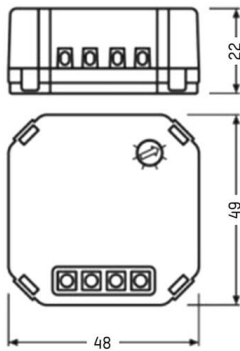

OSRAM

28-631625

DALI PCU interface DALI-PUSH DIM

TECHNICAL DETAILS

System performance [W]	2
Converter	with converter
Dimmability	DALI 2
Voltage	220-240V 50/60Hz
Length [mm]	49
Width [mm]	48
Height [mm]	22
IP protection class	IP20
IP protection class	protection cl. II
Material	synthetic
Colour of body	white
Net weight [kg]	0.04
EAN number	4052899631625

SKETCH

The values are rated values. Power and luminous flux are initially subject to a tolerance of +/- 10%.
 Colour temperature tolerance: +/- 150 K. The values apply to an ambient temperature of 25°C unless otherwise specified.