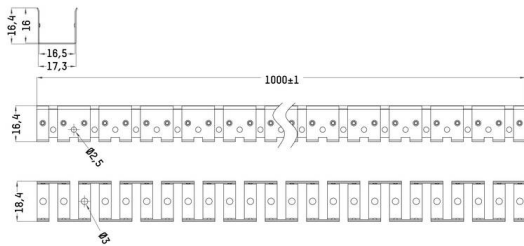

LATO

444-00014

LATO RAIL LED STRIP PROFILE made of stainless steel, silver, IP20

TECHNICAL DETAILS

Length [mm]	2000
Width [mm]	18
Height [mm]	23
IP protection class	IP20
Material	stainless steel
Colour of body	silver
Net weight [kg]	0.53
EAN number	9010870432147

Energy label

SKETCH

The values are rated values. Power and luminous flux are initially subject to a tolerance of +/- 10%.
 Colour temperature tolerance: +/- 150 K. The values apply to an ambient temperature of 25°C unless otherwise specified.