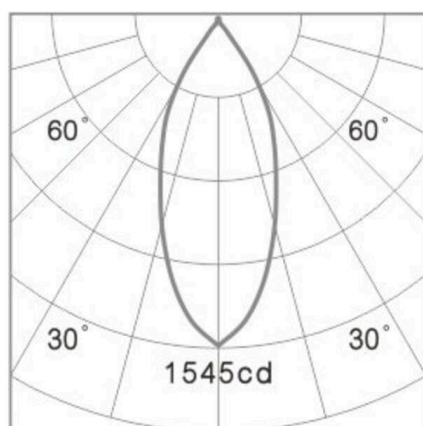

AEON

305-652530w

AEON ROUND SURFACE MOUNTED CEILING LUMINAIRE made of aluminium, white, similar to RAL 9003, beam 45°, light output direct, with converter, max. 250mA, dimmability: not dimmable, IP65

SKETCH

TECHNICAL DETAILS

Light source	LED
System performance [W]	11
Luminous flux [lm]	1070
Current sec. [mA]	250
Colour temperature	3000K
CRI	>80
Converter	with converter
Dimmability	not dimmable
Light emission area	direct
Beam angle	45°
Voltage	220-240V 50/60Hz
Height [mm]	105
Diameter [mm]	80
IP protection class	IP65
IP protection class	protection cl. I
Material	aluminium
Colour of body	white
RAL	9003
Lifetime [h]	L80 B10 50 000
Energy efficiency class	F
Number of luminaires B16A	42
Net weight [kg]	0.40
EAN number	9010979316126

LIGHT DISTRIBUTION CURVE

Energy label

The values are rated values. Power and luminous flux are initially subject to a tolerance of +/- 10%.
 Colour temperature tolerance: +/- 150 K. The values apply to an ambient temperature of 25°C unless otherwise specified.