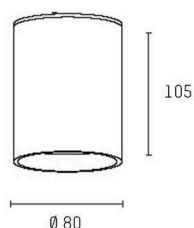

AEON

305-652530w

AEON ROUND SURFACE MOUNTED CEILING LUMINAIRE made of aluminium, white, similar to RAL 9003, beam 45°, light output direct, with converter, max. 250mA, dimmability: not dimmable, IP65

SKETCH

TECHNICAL DETAILS

Light source	LED
System performance [W]	11
Luminous flux [lm]	1070
Current sec. [mA]	250
Colour temperature	3000K
CRI	>80
Converter	with converter
Dimmability	not dimmable
Light emission area	direct
Beam angle	45°
Voltage	220-240V 50/60Hz
Height [mm]	105
Diameter [mm]	80
IP protection class	IP65
IP protection class	protection cl. I
Material	aluminium
Colour of body	white
RAL	9003
Lifetime [h]	L80 B10 50 000
Energy efficiency class	F
Number of luminaires B16A	42
Net weight [kg]	0.40
EAN number	9010979316126

LIGHT DISTRIBUTION CURVE

Energy label

The values are rated values. Power and luminous flux are initially subject to a tolerance of +/- 10%.
 Colour temperature tolerance: +/- 150 K. The values apply to an ambient temperature of 25°C unless otherwise specified.