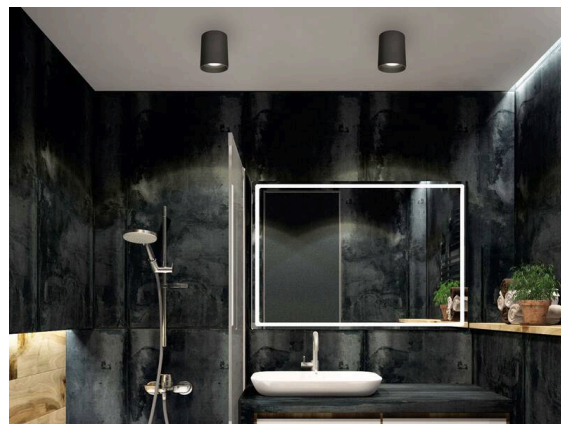

AEON

305-654530bd

AEON ROUND SURFACE MOUNTED CEILING LUMINAIRE made of aluminium, black, similar to RAL 9005, beam 45°, light output direct, with converter, max. 500mA, dimmability: DALI, IP65

SKETCH

TECHNICAL DETAILS

Light source	LED
System performance [W]	20
Luminous flux [lm]	1840
Current sec. [mA]	500
Colour temperature	3000K
CRI	>80
Converter	with converter
Dimmability	DALI
Light emission area	direct
Beam angle	45°
Voltage	220-240V 50/60Hz
Height [mm]	135
Diameter [mm]	125
IP protection class	IP65
IP protection class	protection cl. I
Material	aluminium
Colour of body	black
RAL	9005
Lifetime [h]	L80 B10 64 000
Energy efficiency class	F
Number of luminaires B16A	45
Net weight [kg]	0.40
EAN number	9010979316133