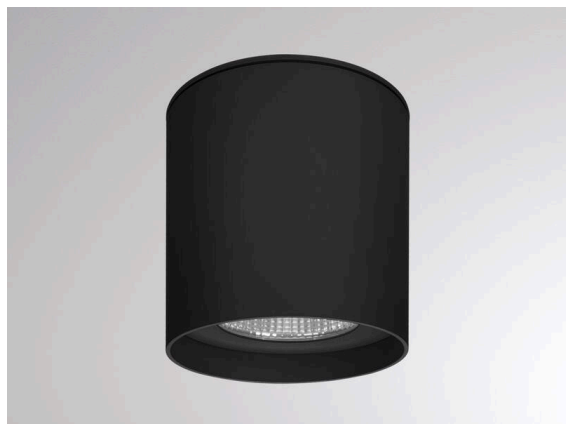

AEON

305-654530bd

AEON ROUND SURFACE MOUNTED CEILING LUMINAIRE made of aluminium, black, similar to RAL 9005, beam 45°, light output direct, with converter, max. 500mA, dimmability: DALI, IP65

SKETCH

TECHNICAL DETAILS

Light source	LED
System performance [W]	20
Luminous flux [lm]	1840
Current sec. [mA]	500
Colour temperature	3000K
CRI	>80
Converter	with converter
Dimmability	DALI
Light emission area	direct
Beam angle	45°
Voltage	220-240V 50/60Hz
Height [mm]	135
Diameter [mm]	125
IP protection class	IP65
IP protection class	protection cl. I
Material	aluminium
Colour of body	black
RAL	9005
Lifetime [h]	L80 B10 64 000
Energy efficiency class	F
Number of luminaires B16A	45
Net weight [kg]	0.40
EAN number	9010979316133