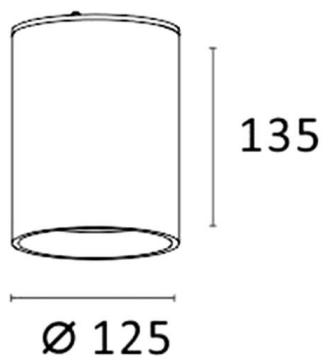

AEON

305-654530bd

AEON ROUND SURFACE MOUNTED CEILING LUMINAIRE made of aluminium, black, similar to RAL 9005, beam 45°, light output direct, with converter, max. 500mA, dimmability: DALI, IP65

SKETCH

TECHNICAL DETAILS

Light source	LED
System performance [W]	20
Luminous flux [lm]	1840
Current sec. [mA]	500
Colour temperature	3000K
CRI	>80
Converter	with converter
Dimmability	DALI
Light emission area	direct
Beam angle	45°
Voltage	220-240V 50/60Hz
Height [mm]	135
Diameter [mm]	125
IP protection class	IP65
IP protection class	protection cl. I
Material	aluminium
Colour of body	black
RAL	9005
Lifetime [h]	L80 B10 64 000
Energy efficiency class	F
Number of luminaires B16A	45
Net weight [kg]	0.40
EAN number	9010979316133

LIGHT DISTRIBUTION CURVE

Energy label

The values are rated values. Power and luminous flux are initially subject to a tolerance of +/- 10%.
 Colour temperature tolerance: +/- 150 K. The values apply to an ambient temperature of 25°C unless otherwise specified.