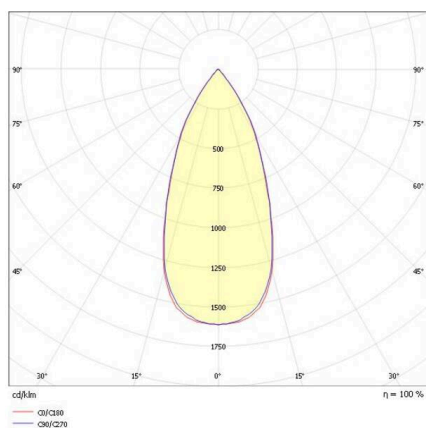

AEON

305-654530bd

AEON ROUND SURFACE MOUNTED CEILING LUMINAIRE made of aluminium, black, similar to RAL 9005, beam 45°, light output direct, with converter, max. 500mA, dimmability: DALI, IP65

SKETCH

TECHNICAL DETAILS

Light source	LED
System performance [W]	20
Luminous flux [lm]	1840
Current sec. [mA]	500
Colour temperature	3000K
CRI	>80
Converter	with converter
Dimmability	DALI
Light emission area	direct
Beam angle	45°
Voltage	220-240V 50/60Hz
Height [mm]	135
Diameter [mm]	125
IP protection class	IP65
IP protection class	protection cl. I
Material	aluminium
Colour of body	black
RAL	9005
Lifetime [h]	L80 B10 64 000
Energy efficiency class	F
Number of luminaires B16A	45
Net weight [kg]	0.40
EAN number	9010979316133

LIGHT DISTRIBUTION CURVE

Energy label

The values are rated values. Power and luminous flux are initially subject to a tolerance of +/- 10%.
 Colour temperature tolerance: +/- 150 K. The values apply to an ambient temperature of 25°C unless otherwise specified.