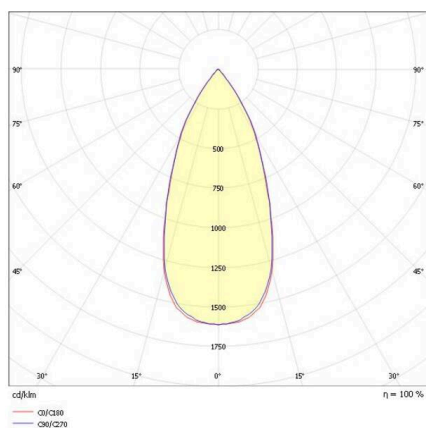

**AEON**

**305-654530wd**

AEON ROUND SURFACE MOUNTED CEILING LUMINAIRE made of aluminium, white, similar to RAL 9003, beam 45°, light output direct, with converter, max. 500mA, dimmability: DALI, IP65

**SKETCH**

**TECHNICAL DETAILS**

Light source	LED
System performance [W]	20
Luminous flux [lm]	2055
Current sec. [mA]	500
Colour temperature	3000K
CRI	>80
Converter	with converter
Dimmability	DALI
Light emission area	direct
Beam angle	45°
Voltage	220-240V 50/60Hz

Height [mm]	135
Diameter [mm]	125
IP protection class	IP65
IP protection class	protection cl. I

Material	aluminium
Colour of body	white
RAL	9003
Lifetime [h]	L80 B10 64 000
Energy efficiency class	F
Number of luminaires B16A	45

Net weight [kg]	0.90
EAN number	9010979316140

**LIGHT DISTRIBUTION CURVE**

Energy label

The values are rated values. Power and luminous flux are initially subject to a tolerance of +/- 10%.  
Colour temperature tolerance: +/- 150 K. The values apply to an ambient temperature of 25°C unless otherwise specified.