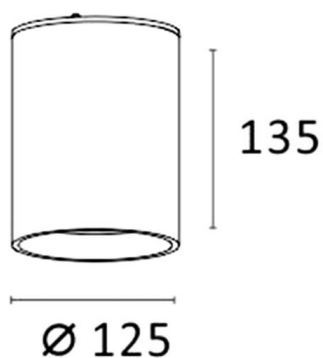

**AEON**

**305-654530wd**

AEON ROUND SURFACE MOUNTED CEILING LUMINAIRE made of aluminium, white, similar to RAL 9003, beam 45°, light output direct, with converter, max. 500mA, dimmability: DALI, IP65

**SKETCH**

**TECHNICAL DETAILS**

Light source	LED
System performance [W]	20
Luminous flux [lm]	2055
Current sec. [mA]	500
Colour temperature	3000K
CRI	>80
Converter	with converter
Dimmability	DALI
Light emission area	direct
Beam angle	45°
Voltage	220-240V 50/60Hz

Height [mm]	135
Diameter [mm]	125
IP protection class	IP65
IP protection class	protection cl. I

Material	aluminium
Colour of body	white
RAL	9003
Lifetime [h]	L80 B10 64 000
Energy efficiency class	F
Number of luminaires B16A	45

Net weight [kg]	0.90
EAN number	9010979316140

**LIGHT DISTRIBUTION CURVE**

Energy label

The values are rated values. Power and luminous flux are initially subject to a tolerance of +/- 10%.  
Colour temperature tolerance: +/- 150 K. The values apply to an ambient temperature of 25°C unless otherwise specified.