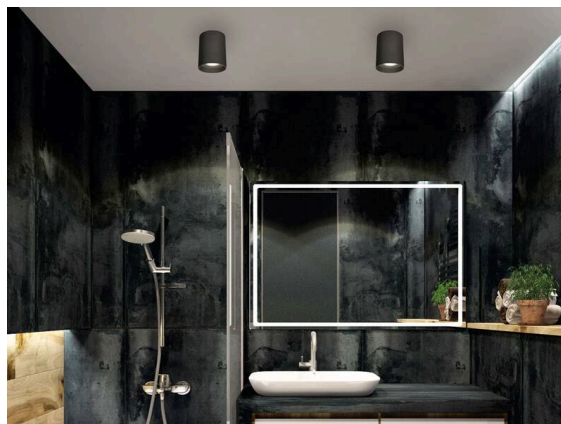

AEON

305-652530b

AEON ROUND SURFACE MOUNTED CEILING LUMINAIRE made of aluminium, black, similar to RAL 9005, beam 45°, light output direct, with converter, max. 250mA, dimmability: not dimmable, IP65

SKETCH

TECHNICAL DETAILS

Light source	LED
System performance [W]	11
Luminous flux [lm]	1070
Current sec. [mA]	250
Colour temperature	3000K
CRI	>80
Converter	with converter
Dimmability	not dimmable
Light emission area	direct
Beam angle	45°
Voltage	220-240V 50/60Hz
Height [mm]	105
Diameter [mm]	80
IP protection class	IP65
IP protection class	protection cl. I
Material	aluminium
Colour of body	black
RAL	9005
Lifetime [h]	L80 B10 50 000
Energy efficiency class	F
Number of luminaires B16A	42
Net weight [kg]	0.40
EAN number	9010979316119