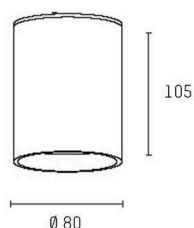

AEON

305-652530b

AEON ROUND SURFACE MOUNTED CEILING LUMINAIRE made of aluminium, black, similar to RAL 9005, beam 45°, light output direct, with converter, max. 250mA, dimmability: not dimmable, IP65

SKETCH

TECHNICAL DETAILS

Light source	LED
System performance [W]	11
Luminous flux [lm]	1070
Current sec. [mA]	250
Colour temperature	3000K
CRI	>80
Converter	with converter
Dimmability	not dimmable
Light emission area	direct
Beam angle	45°
Voltage	220-240V 50/60Hz
Height [mm]	105
Diameter [mm]	80
IP protection class	IP65
IP protection class	protection cl. I
Material	aluminium
Colour of body	black
RAL	9005
Lifetime [h]	L80 B10 50 000
Energy efficiency class	F
Number of luminaires B16A	42
Net weight [kg]	0.40
EAN number	9010979316119

LIGHT DISTRIBUTION CURVE

Energy label

The values are rated values. Power and luminous flux are initially subject to a tolerance of +/- 10%.
Colour temperature tolerance: +/- 150 K. The values apply to an ambient temperature of 25°C unless otherwise specified.