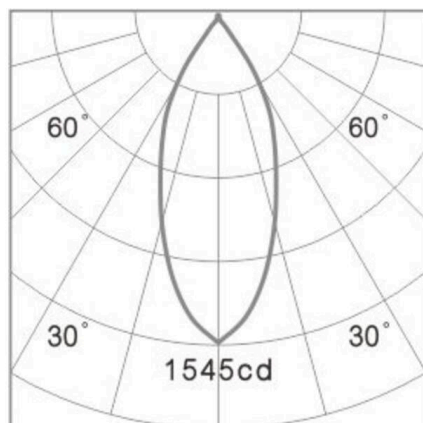

AEON

305-652530b

AEON ROUND SURFACE MOUNTED CEILING LUMINAIRE made of aluminium, black, similar to RAL 9005, beam 45°, light output direct, with converter, max. 250mA, dimmability: not dimmable, IP65

SKETCH

TECHNICAL DETAILS

Light source	LED
System performance [W]	11
Luminous flux [lm]	1070
Current sec. [mA]	250
Colour temperature	3000K
CRI	>80
Converter	with converter
Dimmability	not dimmable
Light emission area	direct
Beam angle	45°
Voltage	220-240V 50/60Hz
Height [mm]	105
Diameter [mm]	80
IP protection class	IP65
IP protection class	protection cl. I
Material	aluminium
Colour of body	black
RAL	9005
Lifetime [h]	L80 B10 50 000
Energy efficiency class	F
Number of luminaires B16A	42
Net weight [kg]	0.40
EAN number	9010979316119

LIGHT DISTRIBUTION CURVE

Energy label

The values are rated values. Power and luminous flux are initially subject to a tolerance of +/- 10%.
Colour temperature tolerance: +/- 150 K. The values apply to an ambient temperature of 25°C unless otherwise specified.