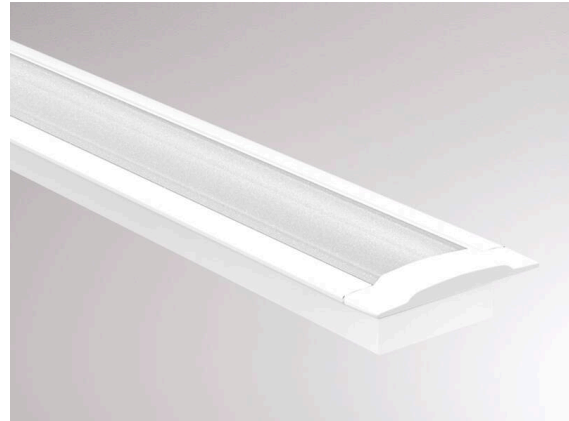

MINI 17 PROFIL**600-e203s**

MINI 17 EINBAU LED STRIP PROFILE made of aluminium, aluminium anodised, IP20

**TECHNICAL DETAILS**

Length [mm]	2000
Width [mm]	24
Height [mm]	9
Ceiling cutout [mm]	19mm x L-3mm
Mounting depth [mm]	11
IP protection class	IP20
Material	aluminium
Colour of body	aluminium anodised
Net weight [kg]	0.22
EAN number	9010506037784