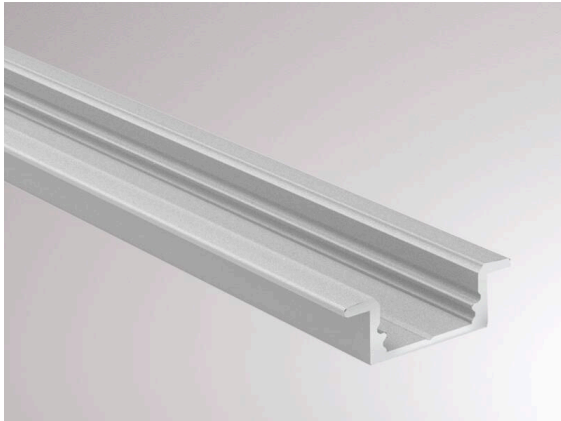

MINI 17 PROFIL**600-e203s**

MINI 17 EINBAU LED STRIP PROFILE made of aluminium, aluminium anodised, IP20

**TECHNICAL DETAILS**

Length [mm]	2000
Width [mm]	24
Height [mm]	9
Ceiling cutout [mm]	19mm x L-3mm
Mounting depth [mm]	11
IP protection class	IP20
Material	aluminium
Colour of body	aluminium anodised
Net weight [kg]	0.22
EAN number	9010506037784