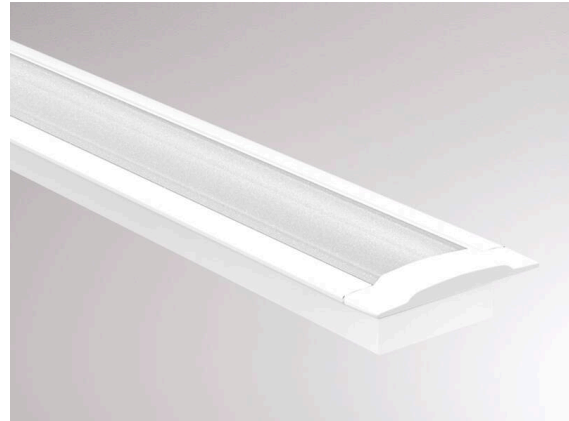

**MINI 17 PROFIL****600-e203b**

MINI 17 EINBAU LED STRIP PROFILE made of aluminium, black, similar to RAL 9005, IP20

**TECHNICAL DETAILS**

Length [mm]	2000
Width [mm]	24
Height [mm]	9
Ceiling cutout [mm]	19mm x L-3mm
Mounting depth [mm]	11
IP protection class	IP20
Material	aluminium
Colour of body RAL	black 9005
Net weight [kg]	0.25
EAN number	9010506037777