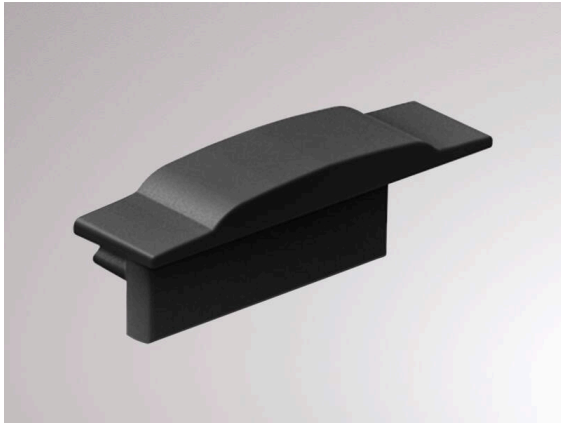

MINI 17 PROFIL

600-eek203b

TECHNICAL DETAILS

Length [mm]	6
Width [mm]	24
Height [mm]	9
IP protection class	IP20
Material	synthetic
Colour of body	black
Net weight [kg]	0.00
EAN number	9010506037470

Energy label