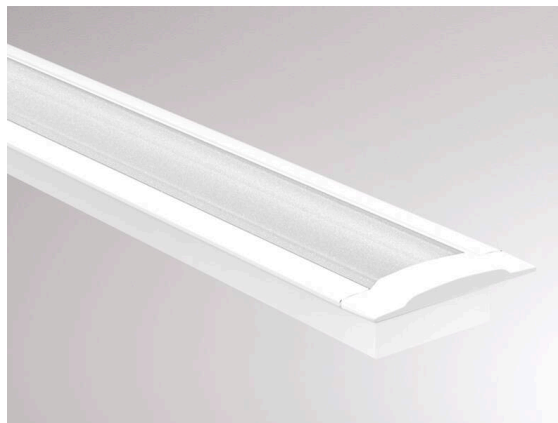

## MINI 17 PROFIL

600-EEK203w

## TECHNICAL DETAILS

Length [mm]	6
Width [mm]	24
Height [mm]	9
IP protection class	IP20
Material	synthetic
Colour of body	white
Net weight [kg]	0.00
EAN number	9010506037494

Energy label

The values are rated values. Power and luminous flux are initially subject to a tolerance of +/- 10%.  
Colour temperature tolerance: +/- 150 K. The values apply to an ambient temperature of 25°C unless otherwise specified.