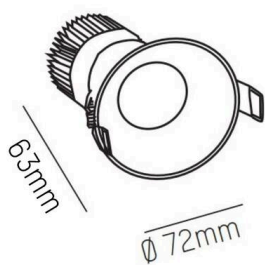

IVY

472-0260790203005

IVY ROUND R RECESSED SPOTLIGHT made of aluminium, white, similar to RAL 9003, beam 20°, light output direct, without converter, max. 200mA, dimmability: see converter, IP54/IP20

SKETCH

TECHNICAL DETAILS

Light source	LED 7W
Luminous flux [lm]	700
Current sec. [mA]	200
Colour temperature	3000K
CRI	>90
Converter	without converter
Dimmability	see converter
Light emission area	direct
Beam angle	20°
Voltage	35 VDC
Height [mm]	64
Diameter [mm]	72
Ceiling cutout [mm]	60
Mounting depth [mm]	94
IP protection class	IP54/IP20
IP protection class	protection cl. III
Material	aluminium
Colour of body	white
RAL	9003
Lifetime [h]	L80 B10 50 000
Energy efficiency class	D
Net weight [kg]	0.27
EAN number	9008905932458

LIGHT DISTRIBUTION CURVE

Energy label

The values are rated values. Power and luminous flux are initially subject to a tolerance of +/- 10%.
 Colour temperature tolerance: +/- 150 K. The values apply to an ambient temperature of 25°C unless otherwise specified.