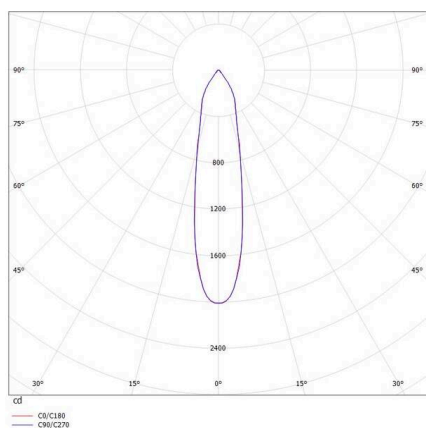

IVY

472-0260790203005

IVY ROUND R RECESSED SPOTLIGHT made of aluminium, white, similar to RAL 9003, beam 20°, light output direct, without converter, max. 200mA, dimmability: see converter, IP54/IP20

SKETCH

TECHNICAL DETAILS

Light source	LED 7W
Luminous flux [lm]	700
Current sec. [mA]	200
Colour temperature	3000K
CRI	>90
Converter	without converter
Dimmability	see converter
Light emission area	direct
Beam angle	20°
Voltage	35 VDC
Height [mm]	64
Diameter [mm]	72
Ceiling cutout [mm]	60
Mounting depth [mm]	94
IP protection class	IP54/IP20
IP protection class	protection cl. III
Material	aluminium
Colour of body	white
RAL	9003
Lifetime [h]	L80 B10 50 000
Energy efficiency class	D
Net weight [kg]	0.27
EAN number	9008905932458

LIGHT DISTRIBUTION CURVE

Energy label

The values are rated values. Power and luminous flux are initially subject to a tolerance of +/- 10%.
 Colour temperature tolerance: +/- 150 K. The values apply to an ambient temperature of 25°C unless otherwise specified.