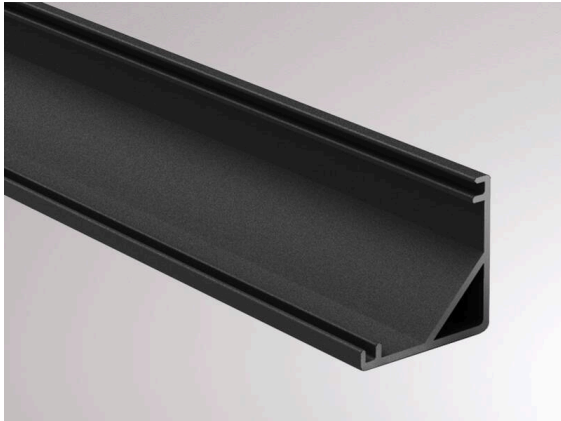

MAXI CORNER PROFIL**600-a208b**

MAXI CORNER AUFBAU LED STRIP PROFILE made of aluminium, black, similar to RAL 9005, IP20

**TECHNICAL DETAILS**

Length [mm]	2000
Width [mm]	30
Height [mm]	30
IP protection class	IP20
Material	aluminium
Colour of body RAL	black 9005
Net weight [kg]	0.46
EAN number	9010506027990