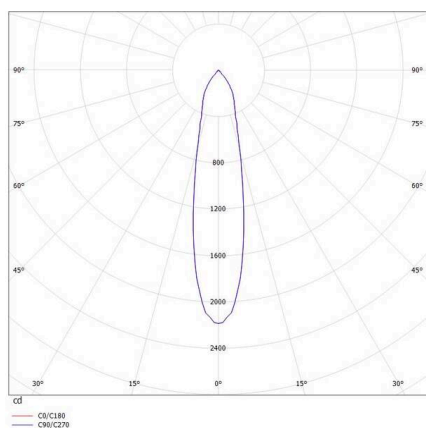

IVY

472-0270790203006

IVY SQUARE R RECESSED SPOTLIGHT made of aluminium, black, similar to RAL 9005, beam 20°, light output direct, without converter, max. 200mA, dimmability: see converter, IP54/IP20

SKETCH

TECHNICAL DETAILS

Light source	LED 7W
Luminous flux [lm]	660
Current sec. [mA]	200
Colour temperature	3000K
CRI	>90
Converter	without converter
Dimmability	see converter
Light emission area	direct
Beam angle	20°
Voltage	35 VDC
Length [mm]	72
Width [mm]	72
Height [mm]	64
Ceiling cutout [mm]	60
Mounting depth [mm]	94
IP protection class	IP54/IP20
IP protection class	protection cl. III
Material	aluminium
Colour of body	black
RAL	9005
Lifetime [h]	L80 B10 50 000
Energy efficiency class	D
Net weight [kg]	0.28
EAN number	9008905795374

LIGHT DISTRIBUTION CURVE

Energy label

The values are rated values. Power and luminous flux are initially subject to a tolerance of +/- 10%.
 Colour temperature tolerance: +/- 150 K. The values apply to an ambient temperature of 25°C unless otherwise specified.