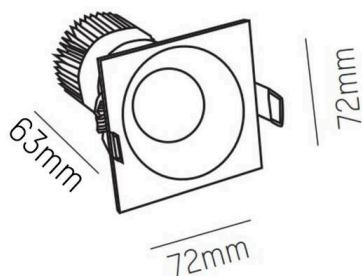

IVY

472-0270790203006

IVY SQUARE R RECESSED SPOTLIGHT made of aluminium, black, similar to RAL 9005, beam 20°, light output direct, without converter, max. 200mA, dimmability: see converter, IP54/IP20

SKETCH

TECHNICAL DETAILS

Light source	LED 7W
Luminous flux [lm]	660
Current sec. [mA]	200
Colour temperature	3000K
CRI	>90
Converter	without converter
Dimmability	see converter
Light emission area	direct
Beam angle	20°
Voltage	35 VDC
Length [mm]	72
Width [mm]	72
Height [mm]	64
Ceiling cutout [mm]	60
Mounting depth [mm]	94
IP protection class	IP54/IP20
IP protection class	protection cl. III
Material	aluminium
Colour of body	black
RAL	9005
Lifetime [h]	L80 B10 50 000
Energy efficiency class	D
Net weight [kg]	0.28
EAN number	9008905795374

LIGHT DISTRIBUTION CURVE

Energy label

The values are rated values. Power and luminous flux are initially subject to a tolerance of +/- 10%.
 Colour temperature tolerance: +/- 150 K. The values apply to an ambient temperature of 25°C unless otherwise specified.