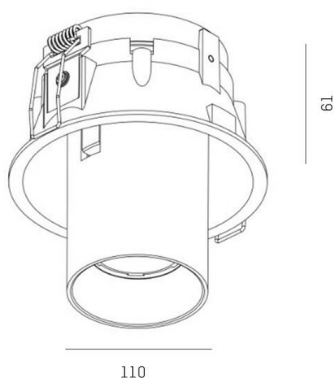

ELIX

276-0010990332756

ELIX R RECESSED SPOTLIGHT made of aluminium, white, decor black, beam 33°, light output direct, swiveling 355°, tilting 45°, without converter, max. 500mA, dimmability: see converter, IP20

SKETCH

TECHNICAL DETAILS

Light source	LED 9W
Luminous flux [lm]	650
Current sec. [mA]	500
Colour temperature	2700K
CRI	>90
Converter	without converter
Dimmability	see converter
Light emission area	direct
Beam angle	33°
Voltage	17,8 VDC
Length [mm]	56
Height [mm]	62
Diameter [mm]	110
Ceiling cutout [mm]	102
Mounting depth [mm]	91
IP protection class	IP20
IP protection class	protection cl. III
Material	aluminium
Colour of body	white
Colour of decor	black
Lifetime [h]	L80 B10 20 000
Energy efficiency class	E
Net weight [kg]	0.67
EAN number	9008905795145

LIGHT DISTRIBUTION CURVE

Energy label

The values are rated values. Power and luminous flux are initially subject to a tolerance of +/- 10%.
Colour temperature tolerance: +/- 150 K. The values apply to an ambient temperature of 25°C unless otherwise specified.