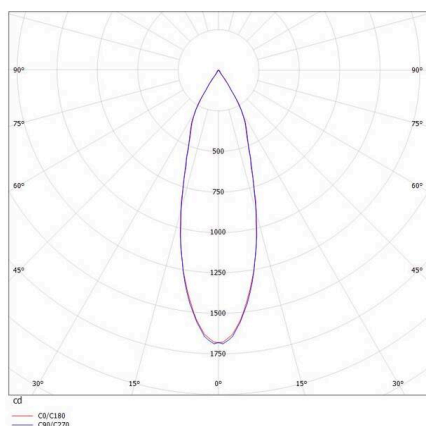

ELIX

276-0010990332756

ELIX R RECESSED SPOTLIGHT made of aluminium, white, decor black, beam 33°, light output direct, swiveling 355°, tilting 45°, without converter, max. 500mA, dimmability: see converter, IP20

SKETCH

TECHNICAL DETAILS

Light source	LED 9W
Luminous flux [lm]	650
Current sec. [mA]	500
Colour temperature	2700K
CRI	>90
Converter	without converter
Dimmability	see converter
Light emission area	direct
Beam angle	33°
Voltage	17,8 VDC
Length [mm]	56
Height [mm]	62
Diameter [mm]	110
Ceiling cutout [mm]	102
Mounting depth [mm]	91
IP protection class	IP20
IP protection class	protection cl. III
Material	aluminium
Colour of body	white
Colour of decor	black
Lifetime [h]	L80 B10 20 000
Energy efficiency class	E
Net weight [kg]	0.67
EAN number	9008905795145

LIGHT DISTRIBUTION CURVE

Energy label

The values are rated values. Power and luminous flux are initially subject to a tolerance of +/- 10%.
Colour temperature tolerance: +/- 150 K. The values apply to an ambient temperature of 25°C unless otherwise specified.