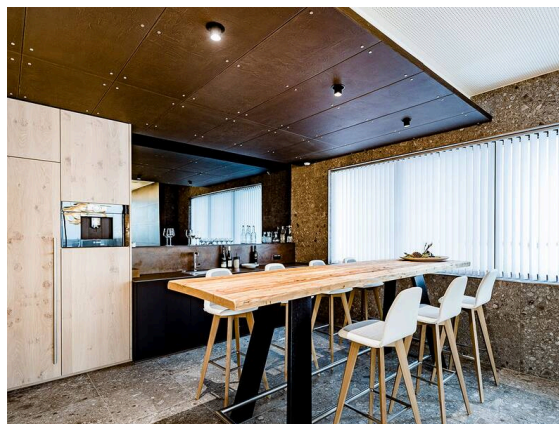

ELIX

276-0010990332706

ELIX R RECESSED SPOTLIGHT made of aluminium, black, similar to RAL 9005, decor black, beam 33°, light output direct, swiveling 355°, tilting 45°, without converter, max. 500mA, dimmability: see converter, IP20

SKETCH

TECHNICAL DETAILS

Light source	LED 9W
Luminous flux [lm]	650
Current sec. [mA]	500
Colour temperature	2700K
CRI	>90
Converter	without converter
Dimmability	see converter
Light emission area	direct
Beam angle	33°
Voltage	17,8 VDC
Length [mm]	56
Height [mm]	62
Diameter [mm]	110
Ceiling cutout [mm]	102
Mounting depth [mm]	91
IP protection class	IP20
IP protection class	protection cl. III
Material	aluminium
Colour of body	black
RAL	9005
Colour of decor	black
Lifetime [h]	L80 B10 20 000
Energy efficiency class	E
Net weight [kg]	0.52
EAN number	9008905906688