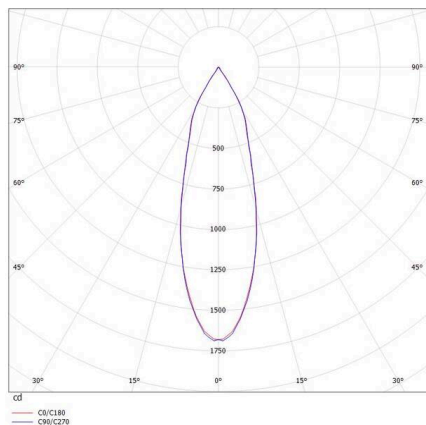

ELIX

276-0010990332706

ELIX R RECESSED SPOTLIGHT made of aluminium, black, similar to RAL 9005, decor black, beam 33°, light output direct, swiveling 355°, tilting 45°, without converter, max. 500mA, dimmability: see converter, IP20

SKETCH

TECHNICAL DETAILS

Light source	LED 9W
Luminous flux [lm]	650
Current sec. [mA]	500
Colour temperature	2700K
CRI	>90
Converter	without converter
Dimmability	see converter
Light emission area	direct
Beam angle	33°
Voltage	17,8 VDC
Length [mm]	56
Height [mm]	62
Diameter [mm]	110
Ceiling cutout [mm]	102
Mounting depth [mm]	91
IP protection class	IP20
IP protection class	protection cl. III
Material	aluminium
Colour of body	black
RAL	9005
Colour of decor	black
Lifetime [h]	L80 B10 20 000
Energy efficiency class	E
Net weight [kg]	0.52
EAN number	9008905906688

LIGHT DISTRIBUTION CURVE

Energy label

The values are rated values. Power and luminous flux are initially subject to a tolerance of +/- 10%.
Colour temperature tolerance: +/- 150 K. The values apply to an ambient temperature of 25°C unless otherwise specified.