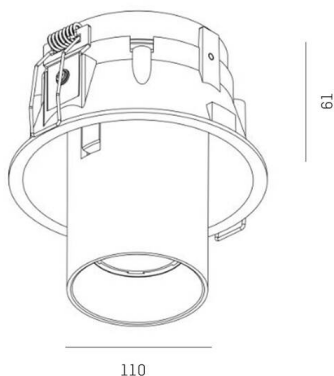

ELIX

276-0010990332706

ELIX R RECESSED SPOTLIGHT made of aluminium, black, similar to RAL 9005, decor black, beam 33°, light output direct, swiveling 355°, tilting 45°, without converter, max. 500mA, dimmability: see converter, IP20

SKETCH

TECHNICAL DETAILS

Light source	LED 9W
Luminous flux [lm]	650
Current sec. [mA]	500
Colour temperature	2700K
CRI	>90
Converter	without converter
Dimmability	see converter
Light emission area	direct
Beam angle	33°
Voltage	17,8 VDC
Length [mm]	56
Height [mm]	62
Diameter [mm]	110
Ceiling cutout [mm]	102
Mounting depth [mm]	91
IP protection class	IP20
IP protection class	protection cl. III
Material	aluminium
Colour of body	black
RAL	9005
Colour of decor	black
Lifetime [h]	L80 B10 20 000
Energy efficiency class	E
Net weight [kg]	0.52
EAN number	9008905906688

LIGHT DISTRIBUTION CURVE

Energy label

The values are rated values. Power and luminous flux are initially subject to a tolerance of +/- 10%.
Colour temperature tolerance: +/- 150 K. The values apply to an ambient temperature of 25°C unless otherwise specified.