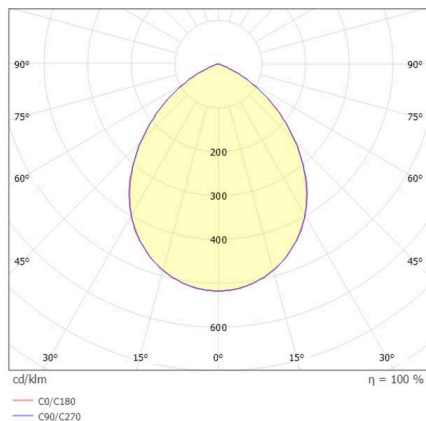

POLUS

276-0091190003063

POLUS SD SURFACE MOUNTED CEILING LUMINAIRE made of aluminium, black gold, similar to RAL 9005/1036, light output direct, with converter, dimmability: not dimmable, IP44

SKETCH

TECHNICAL DETAILS

Light source	LED
System performance [W]	12
Luminous flux [lm]	750
Colour temperature	3000K
CRI	>90
Converter	with converter
Dimmability	not dimmable
Light emission area	direct
Voltage	220-240V 50/60Hz
Length [mm]	105
Width [mm]	105
Height [mm]	105
IP protection class	IP44
IP protection class	protection cl. I
Material	aluminium
Colour of body	black gold
RAL	9005/1036
Lifetime [h]	L80 B10 20 000
Energy efficiency class	F
Net weight [kg]	0.71
EAN number	9008905906565

LIGHT DISTRIBUTION CURVE

Energy label

The values are rated values. Power and luminous flux are initially subject to a tolerance of +/- 10%.
 Colour temperature tolerance: +/- 150 K. The values apply to an ambient temperature of 25°C unless otherwise specified.