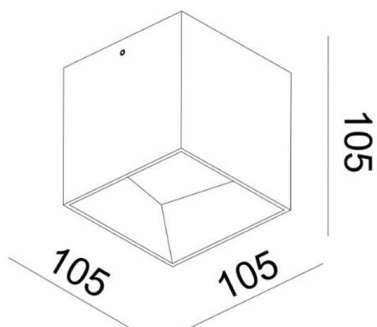

POLUS

276-0091190003063

POLUS SD SURFACE MOUNTED CEILING LUMINAIRE made of aluminium, black gold, similar to RAL 9005/1036, light output direct, with converter, dimmability: not dimmable, IP44

SKETCH

TECHNICAL DETAILS

Light source	LED
System performance [W]	12
Luminous flux [lm]	750
Colour temperature	3000K
CRI	>90
Converter	with converter
Dimmability	not dimmable
Light emission area	direct
Voltage	220-240V 50/60Hz
Length [mm]	105
Width [mm]	105
Height [mm]	105
IP protection class	IP44
IP protection class	protection cl. I
Material	aluminium
Colour of body	black gold
RAL	9005/1036
Lifetime [h]	L80 B10 20 000
Energy efficiency class	F
Net weight [kg]	0.71
EAN number	9008905906565

LIGHT DISTRIBUTION CURVE

Energy label

The values are rated values. Power and luminous flux are initially subject to a tolerance of +/- 10%.
 Colour temperature tolerance: +/- 150 K. The values apply to an ambient temperature of 25°C unless otherwise specified.