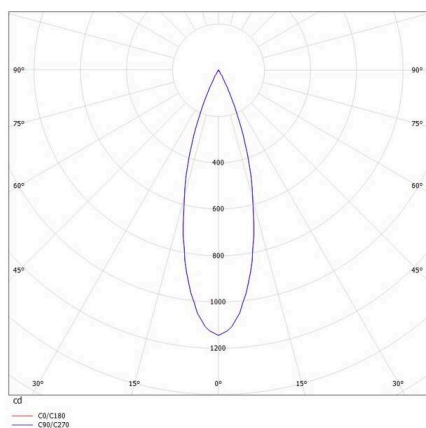

ELIX MINI

276-0130690342706

ELIX MINI R RECESSED SPOTLIGHT made of aluminium, black, similar to RAL 9005, decor black, beam 28°, light output direct, swiveling 350°, tilting 90°, without converter, max. 350mA, dimmability: see converter, IP20

SKETCH

TECHNICAL DETAILS

Light source	LED 6W
Luminous flux [lm]	330
Current sec. [mA]	350
Colour temperature	2700K
CRI	>90
Converter	without converter
Dimmability	see converter
Light emission area	direct
Beam angle	28°
Voltage	17,6 VDC
Length [mm]	70
Height [mm]	95
Diameter [mm]	70
Ceiling cutout [mm]	64
Mounting depth [mm]	125
IP protection class	IP20
IP protection class	protection cl. III
Material	aluminium
Colour of body	black
RAL	9005
Colour of decor	black
Lifetime [h]	L80 B10 20 000
Energy efficiency class	E
Net weight [kg]	0.35
EAN number	9008905787461

LIGHT DISTRIBUTION CURVE

Energy label

The values are rated values. Power and luminous flux are initially subject to a tolerance of +/- 10%.  
 Colour temperature tolerance: +/- 150 K. The values apply to an ambient temperature of 25°C unless otherwise specified.