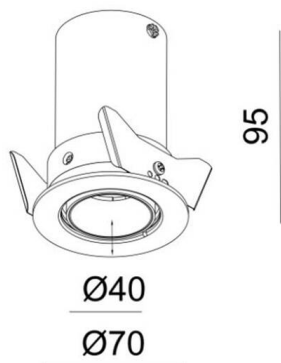

ELIX MINI

276-0130690342706

ELIX MINI R RECESSED SPOTLIGHT made of aluminium, black, similar to RAL 9005, decor black, beam 28°, light output direct, swiveling 350°, tilting 90°, without converter, max. 350mA, dimmability: see converter, IP20

SKETCH

TECHNICAL DETAILS

Light source	LED 6W
Luminous flux [lm]	330
Current sec. [mA]	350
Colour temperature	2700K
CRI	>90
Converter	without converter
Dimmability	see converter
Light emission area	direct
Beam angle	28°
Voltage	17,6 VDC
Length [mm]	70
Height [mm]	95
Diameter [mm]	70
Ceiling cutout [mm]	64
Mounting depth [mm]	125
IP protection class	IP20
IP protection class	protection cl. III
Material	aluminium
Colour of body	black
RAL	9005
Colour of decor	black
Lifetime [h]	L80 B10 20 000
Energy efficiency class	E
Net weight [kg]	0.35
EAN number	9008905787461

LIGHT DISTRIBUTION CURVE

Energy label

The values are rated values. Power and luminous flux are initially subject to a tolerance of +/- 10%.  
 Colour temperature tolerance: +/- 150 K. The values apply to an ambient temperature of 25°C unless otherwise specified.