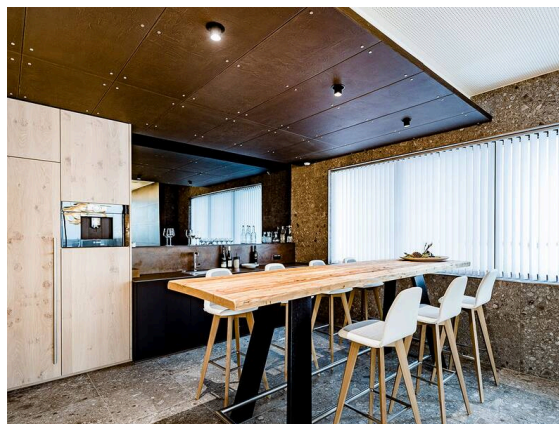

ELIX MINI

276-0130690342706

ELIX MINI R RECESSED SPOTLIGHT made of aluminium, black, similar to RAL 9005, decor black, beam 28°, light output direct, swiveling 350°, tilting 90°, without converter, max. 350mA, dimmability: see converter, IP20

SKETCH

TECHNICAL DETAILS

Light source	LED 6W
Luminous flux [lm]	330
Current sec. [mA]	350
Colour temperature	2700K
CRI	>90
Converter	without converter
Dimmability	see converter
Light emission area	direct
Beam angle	28°
Voltage	17,6 VDC
Length [mm]	70
Height [mm]	95
Diameter [mm]	70
Ceiling cutout [mm]	64
Mounting depth [mm]	125
IP protection class	IP20
IP protection class	protection cl. III
Material	aluminium
Colour of body	black
RAL	9005
Colour of decor	black
Lifetime [h]	L80 B10 20 000
Energy efficiency class	E
Net weight [kg]	0.35
EAN number	9008905787461