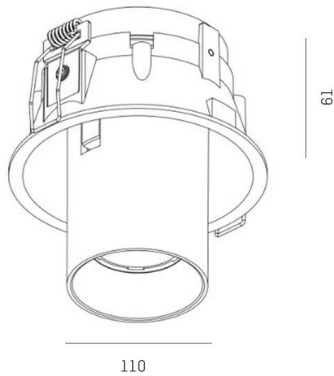

ELIX

276-0010990333056

ELIX R RECESSED SPOTLIGHT made of aluminium, white, similar to RAL 9003, decor black, beam 33°, light output direct, swiveling 355°, tilting 45°, without converter, max. 500mA, dimmability: see converter, IP20

SKETCH

LIGHT DISTRIBUTION CURVE

TECHNICAL DETAILS

Light source	LED 9W
Luminous flux [lm]	770
Current sec. [mA]	500
Colour temperature	3000K
CRI	>90
Converter	without converter
Dimmability	see converter
Light emission area	direct
Beam angle	33°
Voltage	17,8 VDC
Length [mm]	56
Height [mm]	62
Diameter [mm]	110
Ceiling cutout [mm]	102
Mounting depth [mm]	91
IP protection class	IP20
IP protection class	protection cl. III
Material	aluminium
Colour of body	white
RAL	9003
Colour of decor	black
Lifetime [h]	L80 B10 20 000
Energy efficiency class	E
Net weight [kg]	0.70
EAN number	9008905795138