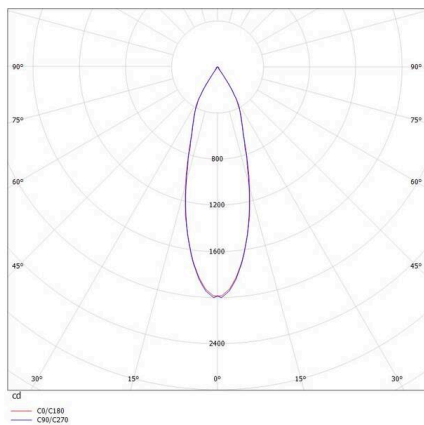

ELIX

276-0010990333056

ELIX R RECESSED SPOTLIGHT made of aluminium, white, similar to RAL 9003, decor black, beam 33°, light output direct, swiveling 355°, tilting 45°, without converter, max. 500mA, dimmability: see converter, IP20

SKETCH

LIGHT DISTRIBUTION CURVE

TECHNICAL DETAILS

Light source	LED 9W
Luminous flux [lm]	770
Current sec. [mA]	500
Colour temperature	3000K
CRI	>90
Converter	without converter
Dimmability	see converter
Light emission area	direct
Beam angle	33°
Voltage	17,8 VDC
Length [mm]	56
Height [mm]	62
Diameter [mm]	110
Ceiling cutout [mm]	102
Mounting depth [mm]	91
IP protection class	IP20
IP protection class	protection cl. III
Material	aluminium
Colour of body	white
RAL	9003
Colour of decor	black
Lifetime [h]	L80 B10 20 000
Energy efficiency class	E
Net weight [kg]	0.70
EAN number	9008905795138

Energy label

The values are rated values. Power and luminous flux are initially subject to a tolerance of +/- 10%.
 Colour temperature tolerance: +/- 150 K. The values apply to an ambient temperature of 25°C unless otherwise specified.