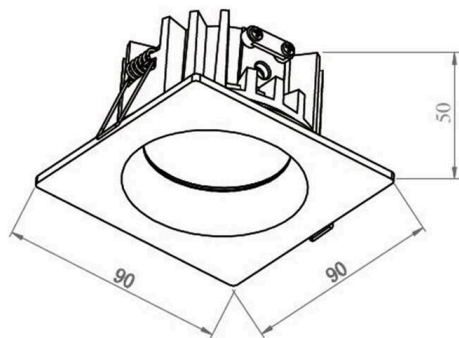

**CHICCO**

**308-0020790302705**

CHICCO SQUARE R RECESSED SPOTLIGHT made of aluminium, white, similar to RAL 9016, beam 30°, light output direct, without converter, max. 350mA, dimmability: see converter, IP65/IP20

**SKETCH**

**TECHNICAL DETAILS**

Light source	LED 6W
Luminous flux [lm]	540
Current sec. [mA]	350
Colour temperature	2700K
CRI	>90
Converter	without converter
Dimmability	see converter
Light emission area	direct
Beam angle	30°
Voltage	20 VDC
Length [mm]	90
Width [mm]	90
Height [mm]	50
Ceiling cutout [mm]	78
Mounting depth [mm]	80
IP protection class	IP65/IP20
IP protection class	protection cl. III
Material	aluminium
Colour of body	white
RAL	9016
Lifetime [h]	L80 B10 20 000
Energy efficiency class	E
Net weight [kg]	0.22
EAN number	9008905937224

**LIGHT DISTRIBUTION CURVE**

Energy label

The values are rated values. Power and luminous flux are initially subject to a tolerance of +/- 10%.  
Colour temperature tolerance: +/- 150 K. The values apply to an ambient temperature of 25°C unless otherwise specified.