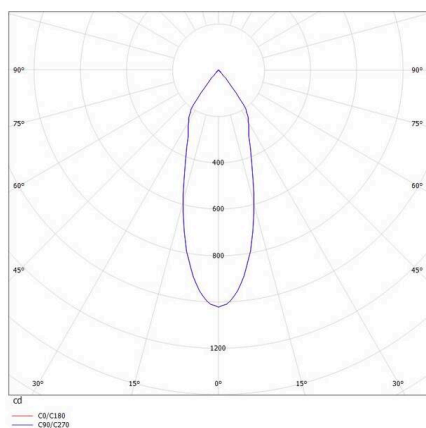

**CHICCO**

**308-0020790302705**

CHICCO SQUARE R RECESSED SPOTLIGHT made of aluminium, white, similar to RAL 9016, beam 30°, light output direct, without converter, max. 350mA, dimmability: see converter, IP65/IP20

**SKETCH**

**TECHNICAL DETAILS**

Light source	LED 6W
Luminous flux [lm]	540
Current sec. [mA]	350
Colour temperature	2700K
CRI	>90
Converter	without converter
Dimmability	see converter
Light emission area	direct
Beam angle	30°
Voltage	20 VDC
Length [mm]	90
Width [mm]	90
Height [mm]	50
Ceiling cutout [mm]	78
Mounting depth [mm]	80
IP protection class	IP65/IP20
IP protection class	protection cl. III
Material	aluminium
Colour of body	white
RAL	9016
Lifetime [h]	L80 B10 20 000
Energy efficiency class	E
Net weight [kg]	0.22
EAN number	9008905937224

**LIGHT DISTRIBUTION CURVE**

Energy label

The values are rated values. Power and luminous flux are initially subject to a tolerance of +/- 10%.  
Colour temperature tolerance: +/- 150 K. The values apply to an ambient temperature of 25°C unless otherwise specified.