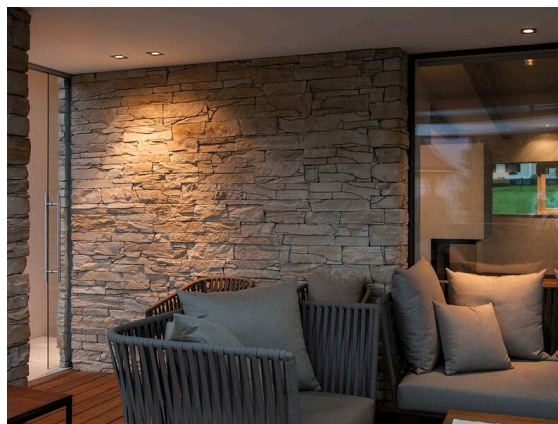

**CHICCO**

**308-0020790302705**

CHICCO SQUARE R RECESSED SPOTLIGHT made of aluminium, white, similar to RAL 9016, beam 30°, light output direct, without converter, max. 350mA, dimmability: see converter, IP65/IP20

**SKETCH**

**TECHNICAL DETAILS**

Light source	LED 6W
Luminous flux [lm]	540
Current sec. [mA]	350
Colour temperature	2700K
CRI	>90
Converter	without converter
Dimmability	see converter
Light emission area	direct
Beam angle	30°
Voltage	20 VDC
Length [mm]	90
Width [mm]	90
Height [mm]	50
Ceiling cutout [mm]	78
Mounting depth [mm]	80
IP protection class	IP65/IP20
IP protection class	protection cl. III
Material	aluminium
Colour of body	white
RAL	9016
Lifetime [h]	L80 B10 20 000
Energy efficiency class	E
Net weight [kg]	0.22
EAN number	9008905937224