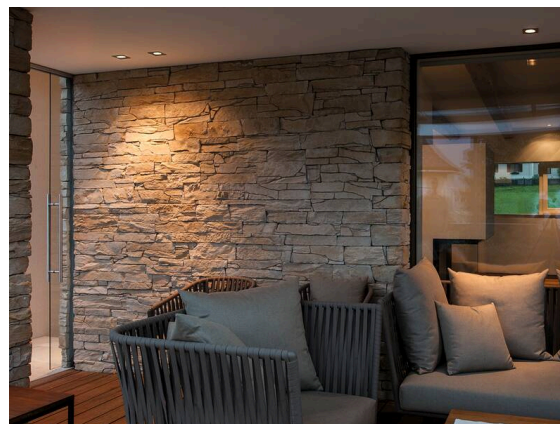

CHICCO

308-0020790303004

CHICCO SQUARE R RECESSED SPOTLIGHT made of aluminium, grey, similar to RAL 9006, beam 30°, light output direct, without converter, max. 350mA, dimmability: see converter, IP65/IP20

SKETCH

LIGHT DISTRIBUTION CURVE

TECHNICAL DETAILS

Light source	LED 6W
Luminous flux [lm]	560
Current sec. [mA]	350
Colour temperature	3000K
CRI	>90
Converter	without converter
Dimmability	see converter
Light emission area	direct
Beam angle	30°
Voltage	20 VDC
Length [mm]	90
Width [mm]	90
Height [mm]	50
Ceiling cutout [mm]	78
Mounting depth [mm]	80
IP protection class	IP65/IP20
IP protection class	protection cl. III
Material	aluminium
Colour of body	grey
RAL	9006
Lifetime [h]	L80 B10 20 000
Energy efficiency class	E
Net weight [kg]	0.29
EAN number	9010506372205