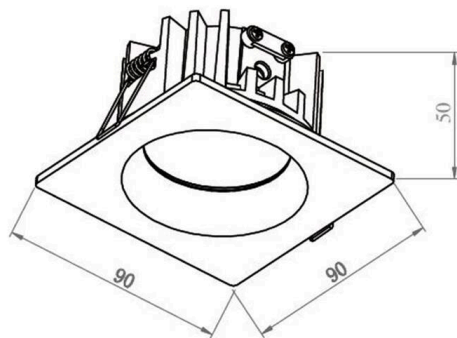

CHICCO

308-0020790303004

CHICCO SQUARE R RECESSED SPOTLIGHT made of aluminium, grey, similar to RAL 9006, beam 30°, light output direct, without converter, max. 350mA, dimmability: see converter, IP65/IP20

SKETCH

LIGHT DISTRIBUTION CURVE

TECHNICAL DETAILS

Light source	LED 6W
Luminous flux [lm]	560
Current sec. [mA]	350
Colour temperature	3000K
CRI	>90
Converter	without converter
Dimmability	see converter
Light emission area	direct
Beam angle	30°
Voltage	20 VDC
Length [mm]	90
Width [mm]	90
Height [mm]	50
Ceiling cutout [mm]	78
Mounting depth [mm]	80
IP protection class	IP65/IP20
IP protection class	protection cl. III
Material	aluminium
Colour of body	grey
RAL	9006
Lifetime [h]	L80 B10 20 000
Energy efficiency class	E
Net weight [kg]	0.29
EAN number	9010506372205