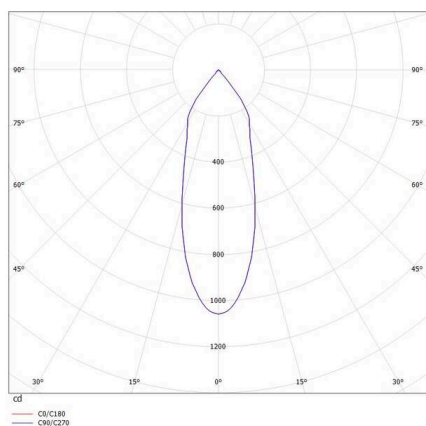

CHICCO

308-0020790303004

CHICCO SQUARE R RECESSED SPOTLIGHT made of aluminium, grey, similar to RAL 9006, beam 30°, light output direct, without converter, max. 350mA, dimmability: see converter, IP65/IP20

SKETCH

LIGHT DISTRIBUTION CURVE

TECHNICAL DETAILS

Light source	LED 6W
Luminous flux [lm]	560
Current sec. [mA]	350
Colour temperature	3000K
CRI	>90
Converter	without converter
Dimmability	see converter
Light emission area	direct
Beam angle	30°
Voltage	20 VDC
Length [mm]	90
Width [mm]	90
Height [mm]	50
Ceiling cutout [mm]	78
Mounting depth [mm]	80
IP protection class	IP65/IP20
IP protection class	protection cl. III
Material	aluminium
Colour of body	grey
RAL	9006
Lifetime [h]	L80 B10 20 000
Energy efficiency class	E
Net weight [kg]	0.29
EAN number	9010506372205

Energy label

The values are rated values. Power and luminous flux are initially subject to a tolerance of +/- 10%.
Colour temperature tolerance: +/- 150 K. The values apply to an ambient temperature of 25°C unless otherwise specified.