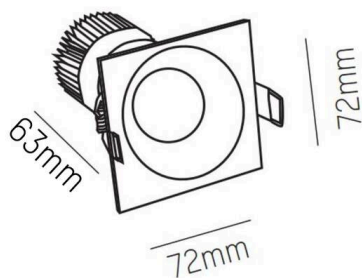

IVY

472-0270790403005

IVY SQUARE R RECESSED SPOTLIGHT made of aluminium, white, similar to RAL 9003, beam 40°, light output direct, without converter, max. 200mA, dimmability: see converter, IP54/IP20

SKETCH

TECHNICAL DETAILS

Light source	LED 7W
Luminous flux [lm]	640
Current sec. [mA]	200
Colour temperature	3000K
CRI	>90
Converter	without converter
Dimmability	see converter
Light emission area	direct
Beam angle	40°
Voltage	35 VDC
Length [mm]	72
Width [mm]	72
Height [mm]	64
Ceiling cutout [mm]	60
Mounting depth [mm]	94
IP protection class	IP54/IP20
IP protection class	protection cl. III
Material	aluminium
Colour of body	white
RAL	9003
Lifetime [h]	L80 B10 50 000
Energy efficiency class	D
Net weight [kg]	0.28
EAN number	9008905797163

LIGHT DISTRIBUTION CURVE

Energy label

The values are rated values. Power and luminous flux are initially subject to a tolerance of +/- 10%.
 Colour temperature tolerance: +/- 150 K. The values apply to an ambient temperature of 25°C unless otherwise specified.