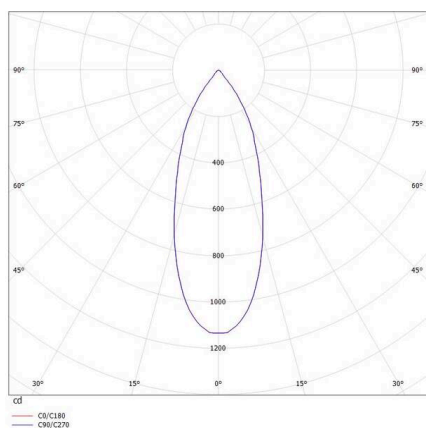

IVY

472-0270790403005

IVY SQUARE R RECESSED SPOTLIGHT made of aluminium, white, similar to RAL 9003, beam 40°, light output direct, without converter, max. 200mA, dimmability: see converter, IP54/IP20

SKETCH

TECHNICAL DETAILS

Light source	LED 7W
Luminous flux [lm]	640
Current sec. [mA]	200
Colour temperature	3000K
CRI	>90
Converter	without converter
Dimmability	see converter
Light emission area	direct
Beam angle	40°
Voltage	35 VDC
Length [mm]	72
Width [mm]	72
Height [mm]	64
Ceiling cutout [mm]	60
Mounting depth [mm]	94
IP protection class	IP54/IP20
IP protection class	protection cl. III
Material	aluminium
Colour of body	white
RAL	9003
Lifetime [h]	L80 B10 50 000
Energy efficiency class	D
Net weight [kg]	0.28
EAN number	9008905797163

LIGHT DISTRIBUTION CURVE

Energy label

The values are rated values. Power and luminous flux are initially subject to a tolerance of +/- 10%.
 Colour temperature tolerance: +/- 150 K. The values apply to an ambient temperature of 25°C unless otherwise specified.