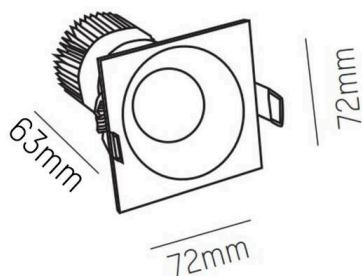

IVY

472-0270790203005

IVY SQUARE R RECESSED SPOTLIGHT made of aluminium, white, similar to RAL 9003, beam 20°, light output direct, without converter, max. 200mA, dimmability: see converter, IP54/IP20

SKETCH

TECHNICAL DETAILS

Light source	LED 7W
Luminous flux [lm]	700
Current sec. [mA]	200
Colour temperature	3000K
CRI	>90
Converter	without converter
Dimmability	see converter
Light emission area	direct
Beam angle	20°
Voltage	35 VDC
Length [mm]	72
Width [mm]	72
Height [mm]	64
Ceiling cutout [mm]	60
Mounting depth [mm]	94
IP protection class	IP54/IP20
IP protection class	protection cl. III
Material	aluminium
Colour of body	white
RAL	9003
Lifetime [h]	L80 B10 50 000
Energy efficiency class	D
Net weight [kg]	0.19
EAN number	9008905797170

LIGHT DISTRIBUTION CURVE

Energy label

The values are rated values. Power and luminous flux are initially subject to a tolerance of +/- 10%.  
 Colour temperature tolerance: +/- 150 K. The values apply to an ambient temperature of 25°C unless otherwise specified.