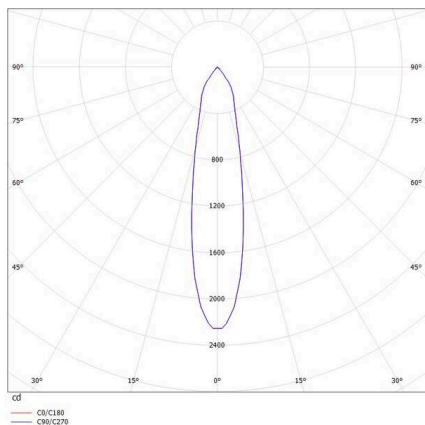

IVY

472-0270790203005

IVY SQUARE R RECESSED SPOTLIGHT made of aluminium, white, similar to RAL 9003, beam 20°, light output direct, without converter, max. 200mA, dimmability: see converter, IP54/IP20

SKETCH

TECHNICAL DETAILS

Light source	LED 7W
Luminous flux [lm]	700
Current sec. [mA]	200
Colour temperature	3000K
CRI	>90
Converter	without converter
Dimmability	see converter
Light emission area	direct
Beam angle	20°
Voltage	35 VDC
Length [mm]	72
Width [mm]	72
Height [mm]	64
Ceiling cutout [mm]	60
Mounting depth [mm]	94
IP protection class	IP54/IP20
IP protection class	protection cl. III
Material	aluminium
Colour of body	white
RAL	9003
Lifetime [h]	L80 B10 50 000
Energy efficiency class	D
Net weight [kg]	0.19
EAN number	9008905797170

LIGHT DISTRIBUTION CURVE

Energy label

The values are rated values. Power and luminous flux are initially subject to a tolerance of +/- 10%.  
 Colour temperature tolerance: +/- 150 K. The values apply to an ambient temperature of 25°C unless otherwise specified.